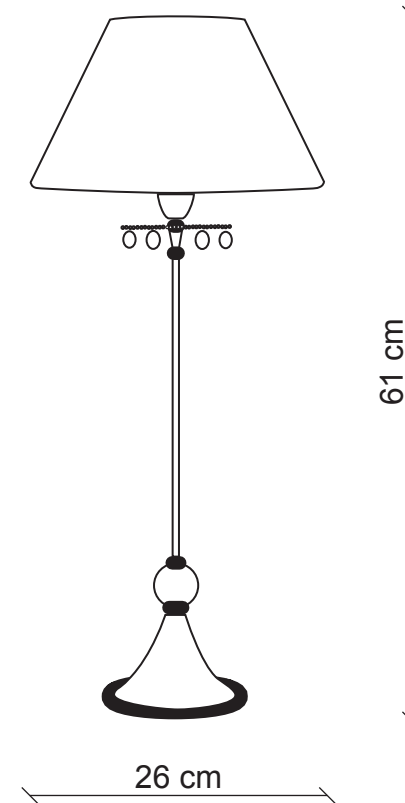

PATRIZIAGARGANTI

Firenze

BAGA XXI Century
LOVELY LIGHT

art. 1012

1 light Table lamp

Finish: Gold leaf

Lampshades: Beige mesh fabric

Accessories: Clear and ruby red crystals

Ø 26x12
H. 17

1x
60W E27
not supplied

m³ 0,17
Kg 1,7