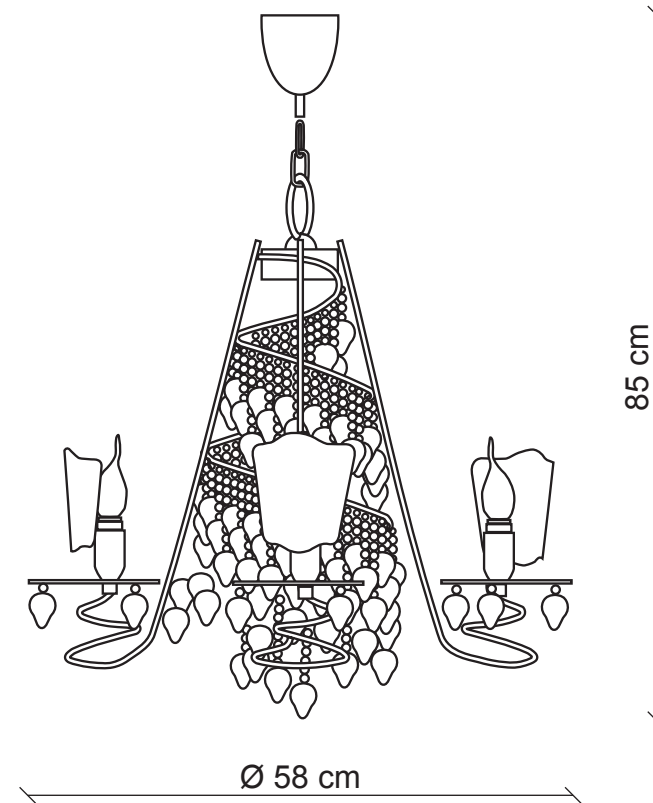

PATRIZIAGARGANTI

Firenze

BAGA Progress
LOVELY LIGHT

art. 3123

3 lights Chandelier

Finish: Ivory

Lampshades: Ivory leather half-shade

Accessories: Clear crystals

m^3 0,43
Kg 5,9