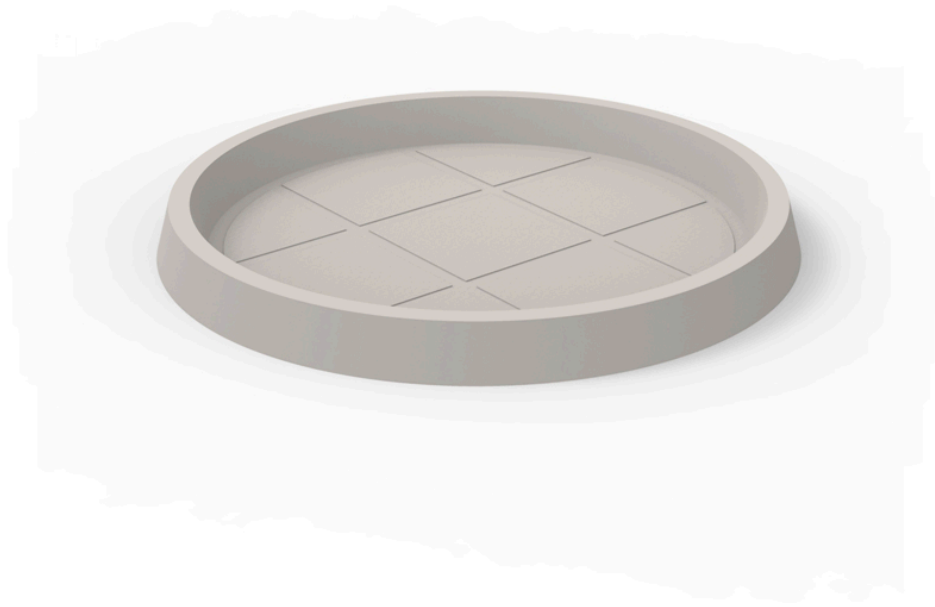

Products / Planters / Round Tray ø150

Round tray ø150

Info

Description

Pot made of polyethylene resin by rotational moulding. 100% Recyclable. Item suitable for indoor and outdoor use. Available in different finishes.

Weight: 10 Kg

Ø150 - Ø59"

PLATO REDONDO Ø150cm
ROUND PLATE Ø59"

Finishes

finishes

SIMPLE

Ref. 42715

purjai red

steel

anthracite

red

khaki

taupe

ecru

beige

Matt finishes pot one wall