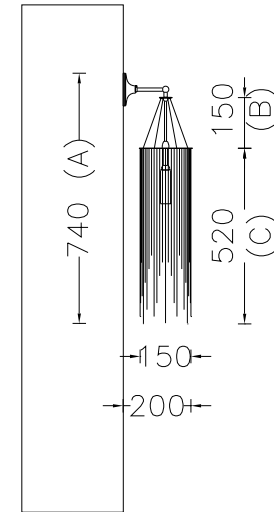

SIMPLE LAMPS | CIRCULAR WILLOW - WALL LANTERN - 150 | CIR-WIL-150-WL

DESCRIPTION

An addition to our 'Circular Willow' family in the 'Basic Lamps' collection - This simple elegant wall-lantern is identical to its pendant counterpart except it is mounted onto the wall instead of the ceiling. Illuminated by 1x G9 Halogen/LED bulb within handmade frosted pyrex glass diffuser with OR by 1x E12/14 vintage style LED bulb.

PRODUCT SIZE

SHADE SIZE: 150X200W X 520MM / TOTAL HEIGHT: 740MM

PACKAGING DIMENSIONS

310MM(W) X 310MM(L) X 310MM(H)

LAMP TYPE & NO

1 X G9-HALOGEN 18-40 WATT LAMPS (40W) OR 1X G9-2.5W LEDS. OR 1 X E12/14 OR E26/27 LED

CLASS II
IP RATING 20
QC RATING 21

 VOLTAGE RANGE
110-240V

PRODUCT MARKS & RATINGS

WEIGHT 1.3KG
PACKED 4KG WEIGHT

TECHNICAL DRAWING

INTERACT

SELECT COLOUR

- SILVER *
- BRASS *
- COPPER *
- SMOKE *
- MIXED METALIC *
- RUST *
- WHITE
- RED
- BLACK

* METALLIC

CUSTOMISE DIMENSIONS

A

B

C

LAMP TYPE

QUANTITY

ADDITIONAL COMMENTS