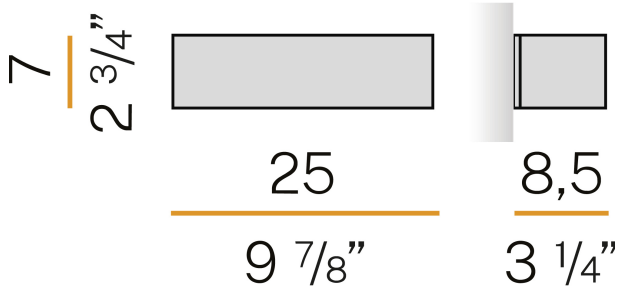

PANZERI

Toy

220-240V AC dimmable (DALI/Push DIM)

A01619.025.0402

mat brass

Data sheet

CODE	A01619.025.0402
SYSTEM POWER CONSUMPTION	13W
EFFICACY	67.54lm/W
LIGHT SOURCE	LED
COLOUR TEMPERATURE	3000K Ra>90
LIGHT DISTRIBUTION	diffused
POWER SUPPLY	220-240V AC
FREQUENCY	50/60Hz
ELECTRICAL CONFIGURATION	dimmable (DALI/Push DIM)
DRIVER	integrated included
NOMINAL LUMINOUS FLUX	1366lm
LUMEN OUTPUT	878lm
EFFICIENCY	64.3%
WEIGHT	0,82 Kg
PROTECTION DEGREE	IP20
COLOUR TOLLERANCES	SDCM 3
PACKING DIMENSIONS	14,0 x 30,0 x 13,0 cm

Wall lighting fixture for interiors, with direct and indirect light emission.

Pickled sheet metal structure in polyacrylic paint.

Aluminium dissipation plates.

Pickled sheet metal cover in white, bronze or mat brass polyacrylic paint, or with gold leaf coating, or in polished or mat stainless steel.

Flat frosted glass diffusers.

Technical drawing