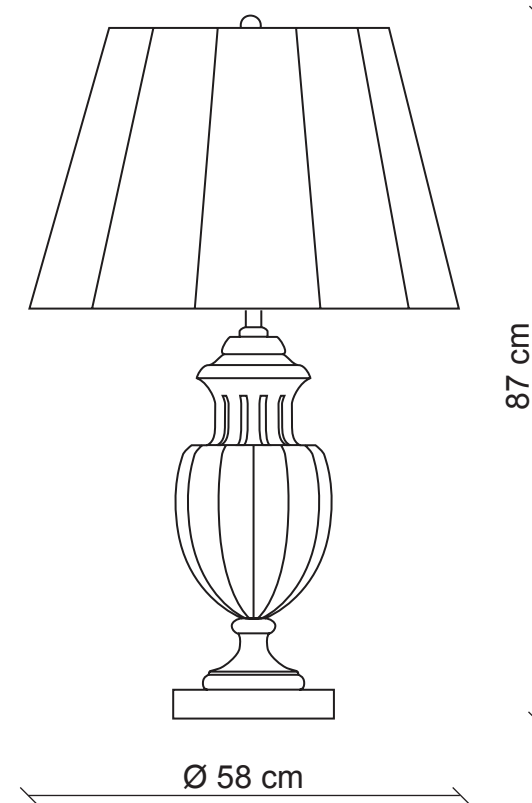

# PATRIZIAGARGANTI

Firenze

**BAGA** XXI Century  
LOVELY LIGHT

**art. CM528**

2 lights Ceramic table lamp

**Finish:** Red with silver details

**Lampshades:** White and red taffeta

Ø 58x37  
H. 38

2x  
100W E27  
not supplied

m<sup>3</sup> 0,43  
Kg 5