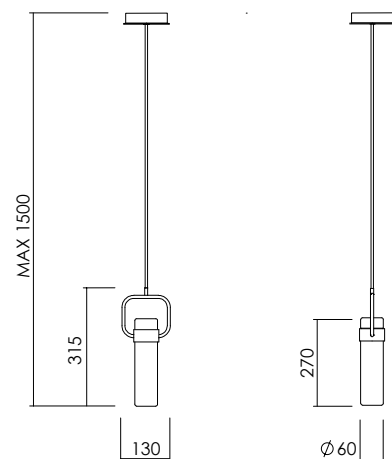

LIGHT SOURCE | FONTE LUMINOSA

DIMENSIONS | DIMENSIONI

GU4 max 5W LED • Vin 100/240V 50/60Hz

IP20    

7144A0

CODE | CODICE

FINISHES | FINITURE

Body | Corpo