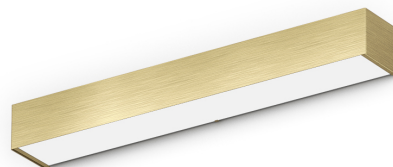

PANZERI

Toy

220-240V AC ON-OFF

A01619.060.0401

 mat brass

Data sheet

CODE	A01619.060.0401
SYSTEM POWER CONSUMPTION	35W
EFFICACY	75.23lm/W
LIGHT SOURCE	LED
COLOUR TEMPERATURE	3000K Ra>90
LIGHT DISTRIBUTION	diffused
POWER SUPPLY	220-240V AC
FREQUENCY	50/60Hz
ELECTRICAL CONFIGURATION	ON-OFF
DRIVER	integrated included
NOMINAL LUMINOUS FLUX	4098lm
LUMEN OUTPUT	2633lm
EFFICIENCY	64.3%
WEIGHT	2,21 Kg
PROTECTION DEGREE	IP20
COLOUR TOLLERANCES	SDCM 3
PACKING DIMENSIONS	13,0 x 13,0 x 63,0 cm

Wall lighting fixture for interiors, with direct and indirect light emission.

Pickled sheet metal structure in polyacrylic paint.

Aluminium dissipation plates.

Pickled sheet metal cover in white, bronze or mat brass polyacrylic paint, or with gold leaf coating, or in polished or mat stainless steel.

Flat frosted glass diffusers.

Technical drawing

Polar diagram

cd/klm
— C0 - C180 - - - C90 - C270