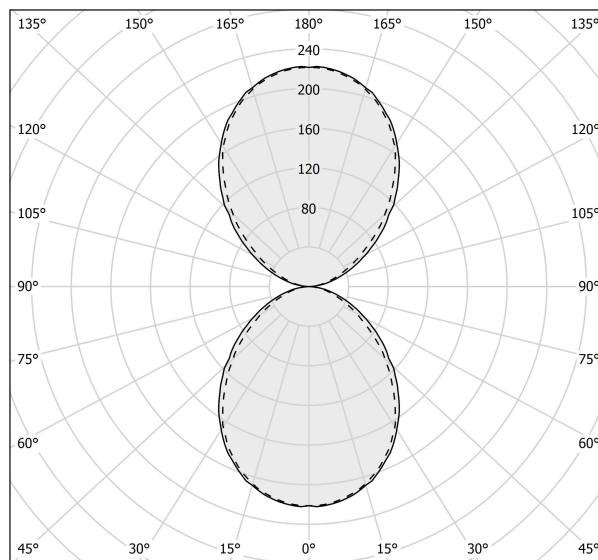

PANZERI

Toy

220-240V AC ON-OFF

A01619.060.0401

 mat brass

Data sheet

CODE	A01619.060.0401
SYSTEM POWER CONSUMPTION	35W
EFFICACY	75.23lm/W
LIGHT SOURCE	LED
COLOUR TEMPERATURE	3000K Ra>90
LIGHT DISTRIBUTION	diffused
POWER SUPPLY	220-240V AC
FREQUENCY	50/60Hz
ELECTRICAL CONFIGURATION	ON-OFF
DRIVER	integrated included
NOMINAL LUMINOUS FLUX	4098lm
LUMEN OUTPUT	2633lm
EFFICIENCY	64.3%
WEIGHT	2,21 Kg
PROTECTION DEGREE	IP20
COLOUR TOLLERANCES	SDCM 3
PACKING DIMENSIONS	13,0 x 13,0 x 63,0 cm

Flat frosted glass diffusers.

Technical drawing

Polar diagram

cd/klm
— C0 - C180 - - - C90 - C270