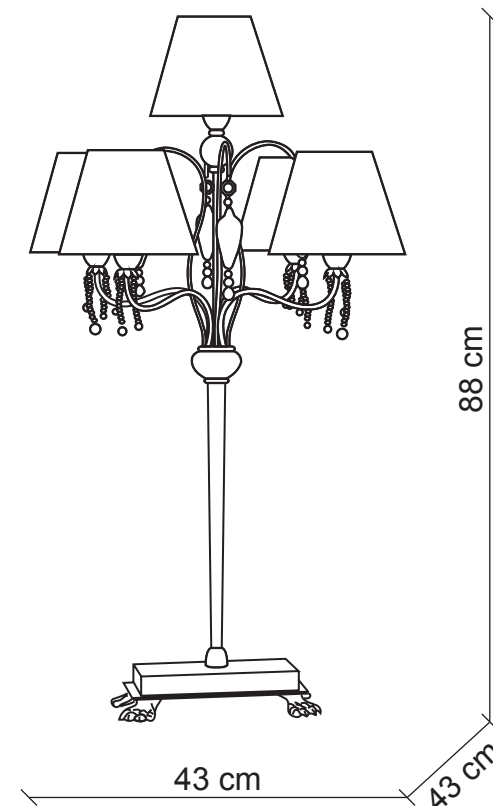

PATRIZIAGARGANTI

Firenze

BAGA Contemporary
LOVELY LIGHT

art. 2118

5 lights Table lamp

Finish: Silver leaf

Lampshades: Grey double silk

Accessories: Clear crystals

m³ 0,40
Kg 4,3