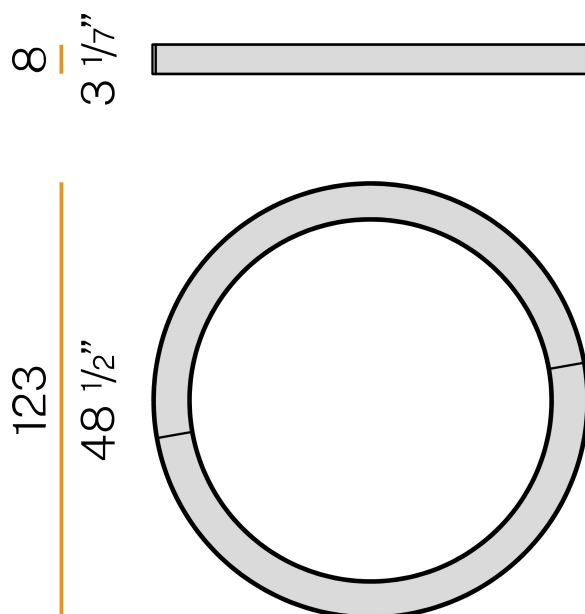

PANZERI

Silver Ring

220-240V AC dimmable (DALI/Push DIM)

P08221.120.0402

Data sheet

CODE	P08221.120.0402
SYSTEM POWER CONSUMPTION	75W
EFFICACY	69.77lm/W
LIGHT SOURCE	LED
COLOUR TEMPERATURE	3000K Ra>90
LIGHT DISTRIBUTION	diffused
POWER SUPPLY	220-240V AC
FREQUENCY	50/60Hz
ELECTRICAL CONFIGURATION	dimmable (DALI/Push DIM)
DRIVER	integrated included
NOMINAL LUMINOUS FLUX	10477lm
LUMEN OUTPUT	5233lm
EFFICIENCY	49.9%
WEIGHT	11,63 Kg
PROTECTION DEGREE	IP40
COLOUR TOLLERANCES	SDCM 3
GLOW WIRE TEST PERFORMANCE	850°
PACKING DIMENSIONS	135,0 x 18,0 x 135,0 cm

Ceiling or wall lighting fixture for interiors, with direct light emission.
Pickled sheet metal ceiling/wall bracket in polyacrylic paint.
Pickled sheet metal structure in polyacrylic paint.
Aluminium dissipation plates.
Pickled sheet metal covers in white, black or bronze polyacrylic paint, or with gold leaf coating.
Modelled polycarbonate diffuser with opaline finish.

Technical drawing

Application

Polar diagram