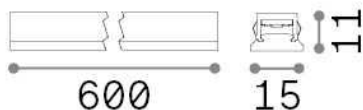

General info

Technical - Systems

Ean	8021696329451
Item	STICK WIDE 12W
Installation	Systems
Guarantee	5 years
Gross weight	0.15 kg
Volume	0.000242 m ³

Technical info

Net weight	0.13 kg
Insulation class	III
Protection index	IP20
Compliance	CE
Operating temperature	0° ~ +40 °C
Dimmer	1, Phase-cut
Power output	48 V DC
Power supply	Required, remoted, not included Replaceable (by qualified operators only)
Accessories not included	Stick profile

Source info

Integrated source	Integrated LED module
Replaceable source	Replaceable (by qualified operators only)
Power	12 W
Emission	Direct
Max consumption	max 12,00 W
Features LED	LED SMD BRIDGELUX
CCT LED	3000 K
Duration LED (t. 25°C)	30000 h
CRI	> 90
Light beam	110°
Light beam flux	1200 lm
Useful light flux	410 lm
Photobiological risk	1
Standby power	< 0.50 W