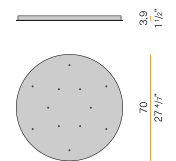

XM9001-12

Canopy for power supply with 12 outputs.