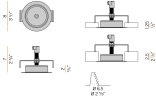

PANZERI

Emma

Accessories / power supply and fixing

XM9201-01

Recessed canopy for electric cable suspensions. Suitable for 24V fixtures: remote driver 24V needed.