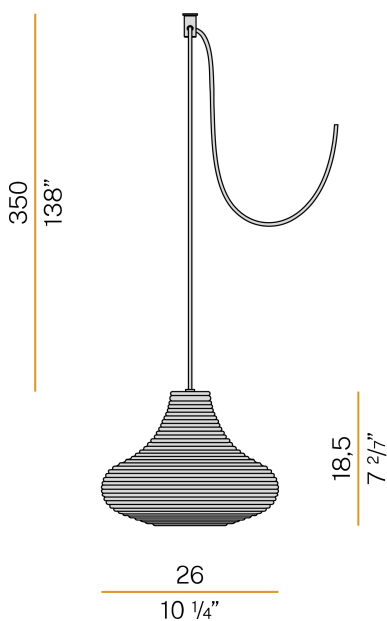

PANZERI

Emma

220-240V AC

M09157.000.0200

 black/green diffuser

Data sheet

CODE	M09157.000.0200
SYSTEM POWER CONSUMPTION	max 57W
LIGHT SOURCE	LED retrofit / halogen
LIGHT SOURCE KIT	* included
COMPATIBLE SOURCES	LED retrofit bulb 8W E27 2700K Ra80 1050lm (no dimming) * / max 57W E27
COLOUR TEMPERATURE	2700K Ra>80
LIGHT DISTRIBUTION	diffused
POWER SUPPLY	220-240V AC
FREQUENCY	50/60Hz
NOMINAL LUMINOUS FLUX	1050lm
WEIGHT	1,47 Kg
PROTECTION DEGREE	IP20
COLOUR TOLLERANCES	SDCM <6
PACKING DIMENSIONS	0,0 x 0,0 x 0,0 cm

Multiple suspension lighting fixture for interiors, with direct and indirect light emission. Rough aluminium structure.

Diffuser in blown glass with white, crystal, steel, amber, bronze, tobacco or green ribbing finish.

Turned pickled sheet metal closing disk in black or mat brass polyacrylic paint. 3,5m (137,8") long suspension and power cable in PVC with black fabric covering. Provided without power canopy, complete with polycarbonate hook.

Technical drawing

PANZERI

Emma

Accessories / power supply

M7901/1	Canopy for power supply.			2,4 1"		10,6 4 1/6"
M7901/2	Canopy for power supply with 2 outputs.			2,4 1"		10,6 4 1/6"
M7901/3	Canopy for power supply with 3 outputs.			2,4 1"		10,6 4 1/6"
M7902/1	Canopy for power supply.			2,4 1"		10,6 4 1/6"
M7902/2	Canopy for power supply with 2 outputs.			2,4 1"		10,6 4 1/6"
M7902/3	Canopy for power supply with 3 outputs.			2,4 1"		10,6 4 1/6"
M91/94/9702	Canopy for power supply up to 9 M091__000.0200/M094__000.0200/M097__000.0200 models maximum.			4 1 1/2"		21 8 2/3"