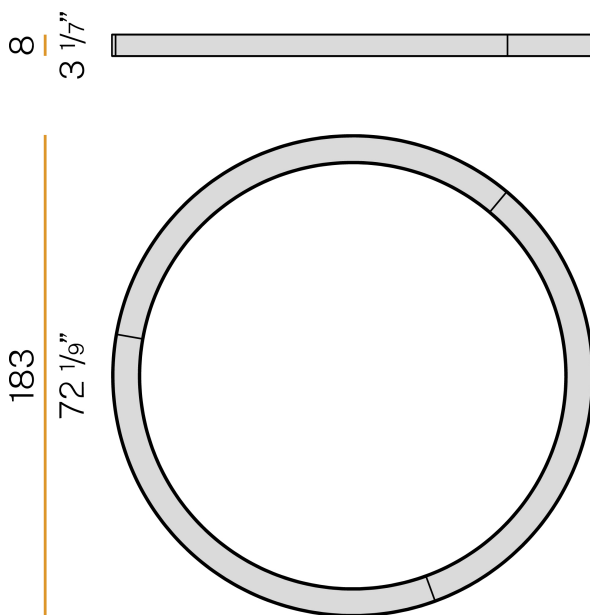

Technical drawing