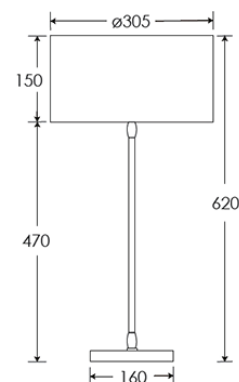

HEATHFIELD & CO

PRODUCT SPECIFICATION SHEET

Table Lamp | CASABLANCA

LAMP BASE

Material: Metal
Finish shown: Satin Black & Antique Brass
Code: TL-CASA-BRSS-BLCK

LAMPSHADE AS SHOWN

12" Thin Drum Gilt satin
Shade code: SH-12-THDR
Shade lining: Gold PVC

FLEX

1.5 metres of Black PVC flex. Alternative colours can be specified from our collection.

SWITCHING & PLUG

Black 13 AMP UK plug & inline switch.
Alternative plug types available.

BASE WEIGHT

2.7 kg approx.

LAMPING

1 x E27 Lampholder - 60W max. LED bulb recommended.

WARRANTY

12 Months

FINISHING NOTE

All metalwork is handcrafted and may vary from piece to piece with slight variation in finish and detailing.

CLEANING INSTRUCTIONS

The finishes on this luminaire only require regular cleaning with a soft dry duster. Abrasive or chemical cleaners may harm the finish and should not be used. Shade to be dusted with a clean dry cloth.

Dimensions in mm and approximate

H&CO

Decorative lighting
for beautiful spaces

www.heathfield.co.uk | + 44 (0) 1732 350450 | sales@heathfield.co.uk

Unit 1, Priory Road, Tonbridge, Kent, TN9 2AF, United Kingdom