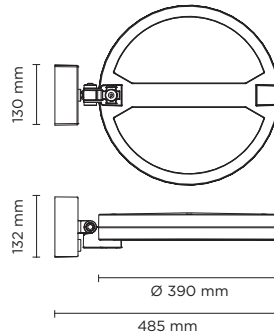

## CITY WALL 12+12

Round wall mounted luminaire for outdoor installation, with downward asymmetric light distribution. Phospho-chromatised and polyester powder coated die-cast copper-free aluminium body, tempered safety glass, moulded silicone gasket and stainless steel screws. Built-in LED driver/s, with 24 CREE XP-G3 LED. IP66 rating.

### Technical data

Wattage	36 WATT
IP Rating	IP66
IK Rating	IK09
Material	High corrosion resistance die-cast copper-free aluminium body
Coating	Polyester powder coating with phosphochromating pre-finish
Light source	NR. 24 x 1.5W CREE "XP-G3" LED
Screws	Stainless steel
Transformer	Electronic power supply 220/240V 50/60Hz built-in
Gasket	Silicone rubber
Glass	Tempered
Power cable	3 mt. neoprene power cable included
Gross weight	6,50 Kg