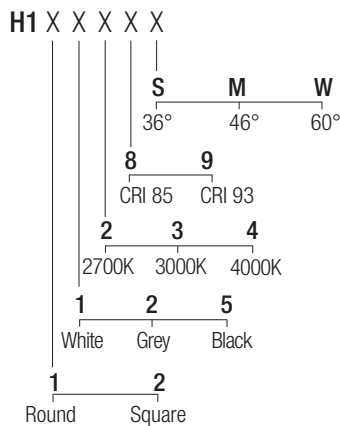

IP44 made in Italy

**Supply current**  
250mA (V<sub>i</sub> 37V)

**Power**  
10W

**Dimensions**

**Photometric diagrams**

**CCT/CRI/Flux**

	CRI85	CRI93
2700K	890lm	840lm
3000K	1000lm	930lm
4000K	1040lm	960lm

**Code construction**

**Optionals**

**LOH1 LOH1B LOH1G**  
White Black Grey   
Low luminance louver

**SC1002**   
Milky screen

**Note:** the screen must be ordered together with the lighting fixture

**Drivers**