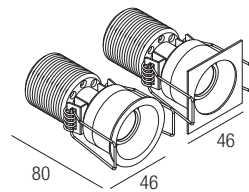

IP44 made in Italy

**Supply current**  
250mA (V<sub>i</sub> 37V)

**Power**  
10W

**Dimensions**

**Photometric diagrams**

**CCT/CRI/Flux**

	CRI85	CRI93
2700K	890lm	840lm
3000K	1000lm	930lm
4000K	1040lm	960lm