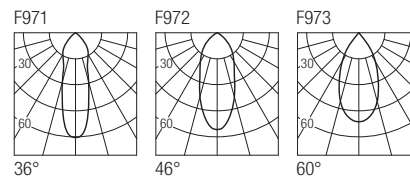

IP44 made in Italy

**Supply current**  
250mA (V<sub>i</sub> 37V)

**Power**  
10W

**Dimensions**

**Photometric diagrams**

**CCT/CRI/Flux**

	CRI85	CRI93
2700K	890lm	840lm
3000K	1000lm	930lm
4000K	1040lm	960lm