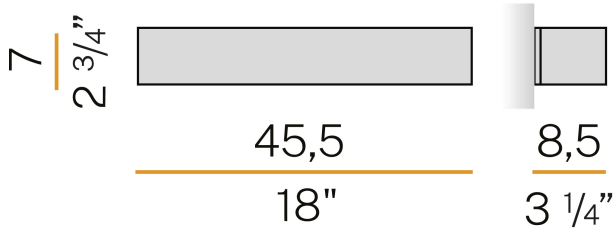

PANZERI

Toy

220-240V AC dimmable (DALI/Push DIM)

A01637.045.0402

polished steel

Data sheet

CODE	A01637.045.0402
SYSTEM POWER CONSUMPTION	24W
EFFICACY	73.13lm/W
LIGHT SOURCE	LED
COLOUR TEMPERATURE	3000K Ra>90
LIGHT DISTRIBUTION	diffused
POWER SUPPLY	220-240V AC
FREQUENCY	50/60Hz
ELECTRICAL CONFIGURATION	dimmable (DALI/Push DIM)
DRIVER	integrated included
NOMINAL LUMINOUS FLUX	2732lm
LUMEN OUTPUT	1755lm
EFFICIENCY	64.2%
WEIGHT	1,61 Kg
PROTECTION DEGREE	IP20
COLOUR TOLLERANCES	SDCM 3
PACKING DIMENSIONS	13,0 x 13,0 x 64,0 cm

Wall lighting fixture for interiors, with direct and indirect light emission.

Pickled sheet metal structure in polyacrylic paint.

Aluminium dissipation plates.

Pickled sheet metal cover in white, bronze or mat brass polyacrylic paint, or with gold leaf coating, or in polished or mat stainless steel.

Flat frosted glass diffusers.

Technical drawing