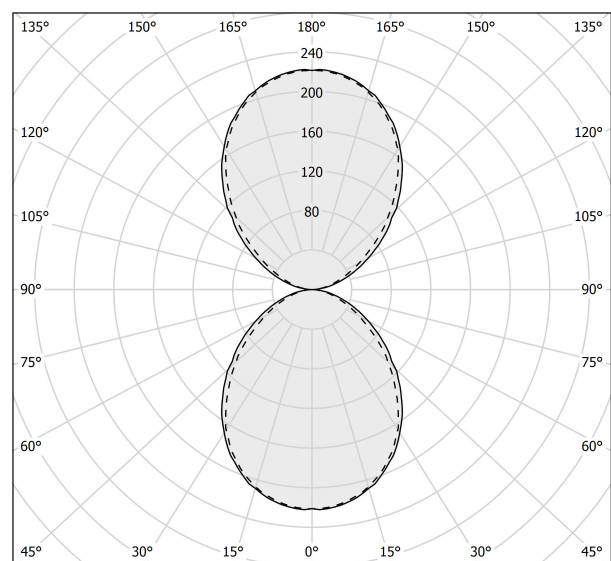

Polar diagram

cd/klm
— C0 - C180   - - - C90 - C270