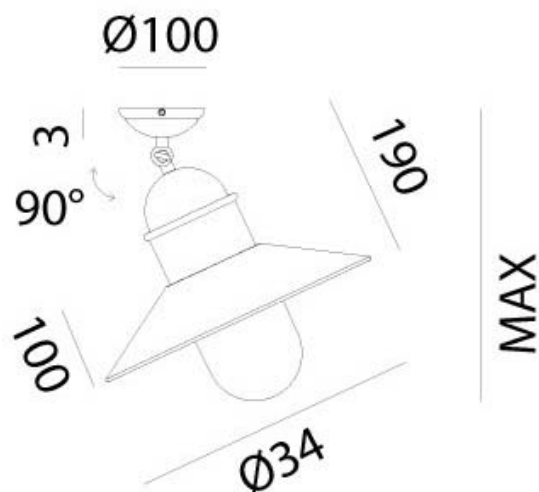

Tipologia: SOFFITTO
Type: CEILING LIGHT

Ambiente / Environment
OUTDOOR

Materiale: OTTONE - RAME - VETRO
Material: BRASS - COPPER - GLASS

Finitura / Colore: OTTONE - RAME - VETRO
Finishing / Color: BRASS - COPPER - GLASS

Fonte luminosa – Lighting Souce:
1xMax 116W E27

Voltaggio – Voltage
240V

Classe Energetica – Energetic Class
A++/E

PROTEZIONE IP – IP PROTECTION
IP43

PESO – WEIGHT
3,5Kg

Lampadina non inclusa
Light bulb not included