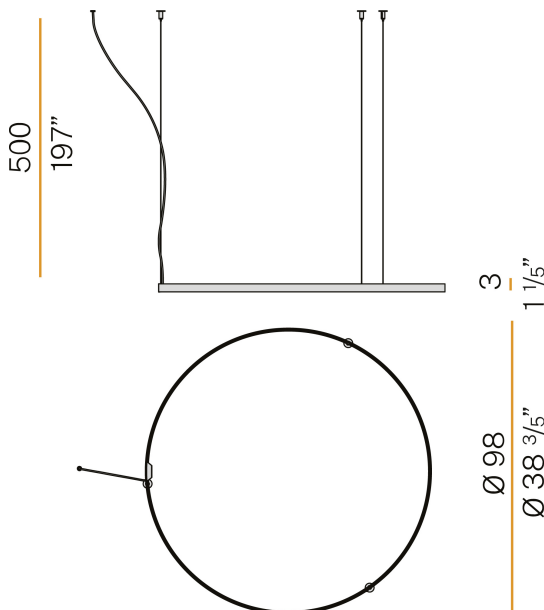

### Data sheet

CODE	M03302.100.0410
SYSTEM POWER CONSUMPTION	47W
EFFICACY	86.79lm/W
LIGHT SOURCE	LED
LIGHT SOURCE LIFETIME	L70 (B50) 60.000h
COLOUR TEMPERATURE	3000K Ra>90
LIGHT DISTRIBUTION	diffused
POWER SUPPLY	24V DC
DRIVER	remote not included
NOMINAL LUMINOUS FLUX	5670lm
LUMEN OUTPUT	4079lm
EFFICIENCY	71.9%
WEIGHT	1.43 Kg
PROTECTION DEGREE	IP20
COLOUR TOLLERANCES	SDCM 3
PACKING DIMENSIONS	107,0 x 107,0 x 11,0 cm

### Technical drawing