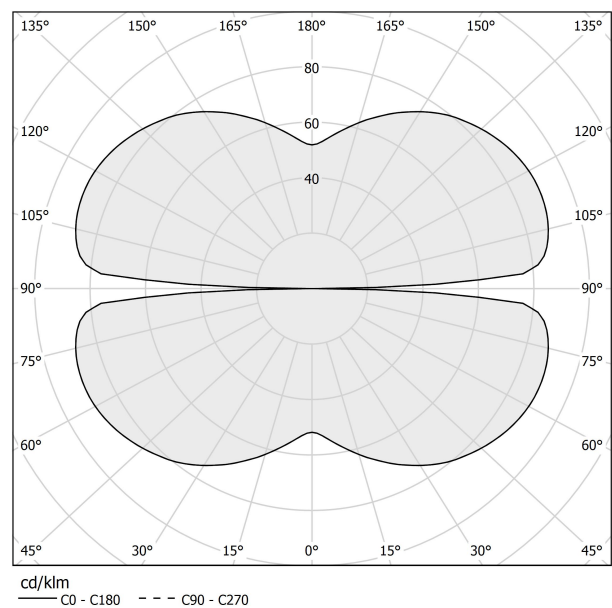

### Data sheet

CODE	M03302.100.0410
SYSTEM POWER CONSUMPTION	47W
EFFICACY	86.79lm/W
LIGHT SOURCE	LED
LIGHT SOURCE LIFETIME	L70 (B50) 60.000h
COLOUR TEMPERATURE	3000K Ra>90
LIGHT DISTRIBUTION	diffused
POWER SUPPLY	24V DC
DRIVER	remote not included
NOMINAL LUMINOUS FLUX	5670lm
LUMEN OUTPUT	4079lm
EFFICIENCY	71.9%
WEIGHT	1.43 Kg
PROTECTION DEGREE	IP20
COLOUR TOLLERANCES	SDCM 3
PACKING DIMENSIONS	107,0 x 107,0 x 11,0 cm

### Technical drawing

### Polar diagram