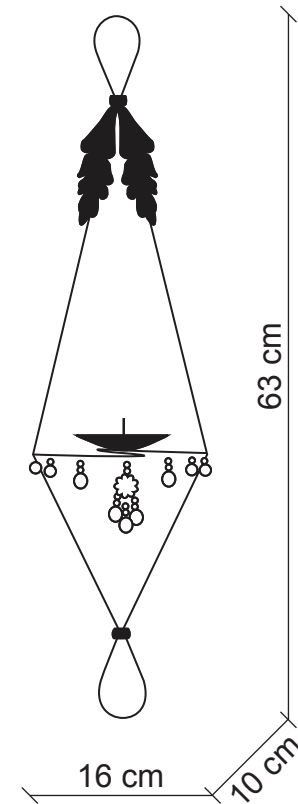

PATRIZIAGARGANTI

Firenze

BAGA XXI Century
LOVELY LIGHT

art. 1007

Candlestick

Finish: Silver leaf

Accessories: Clear crystals

m³ 0,08
Kg 0,7