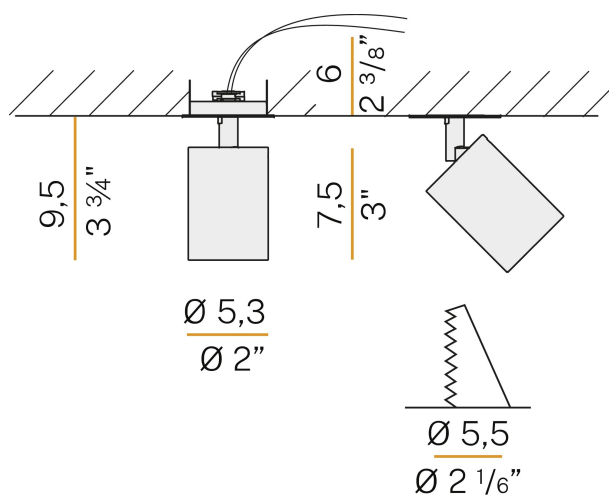

PANZERI

Carl

500mA DC dimmable (DALI/Push DIM)

X12301.010.2502

● white

Data sheet

CODE	X12301.010.2502
SYSTEM POWER CONSUMPTION	18W
EFFICACY	79.78lm/W
LIGHT SOURCE	LED
LIGHT SOURCE LIFETIME	L80 (B10) 50.000h
COLOUR TEMPERATURE	3000K Ra>90
LIGHT DISTRIBUTION	adjustable
BEAM ANGLE	30°
POWER SUPPLY	500mA DC
ELECTRICAL CONFIGURATION	dimmable (DALI/Push DIM)
DRIVER	remote included
NOMINAL LUMINOUS FLUX	2051lm
LUMEN OUTPUT	1436lm
EFFICIENCY	70%
GLARE RATING	UGR < 16
WEIGHT	0,29 Kg
PROTECTION DEGREE	IP20
GLOW WIRE TEST PERFORMANCE	850°
PACKING DIMENSIONS	13,0 x 15,0 x 9,0 cm

Lighting fixture for ceiling semi-built-in installation for interiors, with swivelling light beam.
 Built-in ceiling plate for permanent false ceilings, in die-cast aluminium with polyacrylic paint.
 Die-cast aluminium joint with polyacrylic paint.
 Die-cast aluminium structure rotating on two axes in white, black, bronze, mat brass or titanium polyacrylic paint.
 Reflector in thermoplastic material with chrome plated finish.
 Textured glass screen.
 Anti-glare snoot in black thermoplastic material.
 Stainless steel spring clips for false ceiling fixing.
 Equipped with 0,4m (15,7") long power cable.
 Built-in hole dimension: Ø 55mm (Ø 2.2")

Technical drawing

Polar diagram