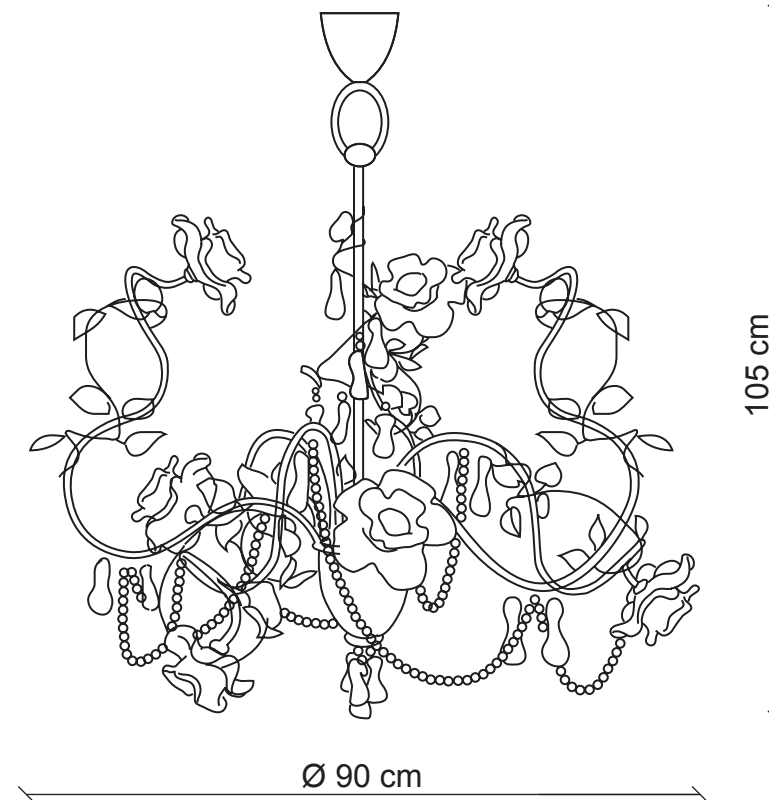

PATRIZIAGARGANTI

Firenze

BAGA XXI Century
LOVELY LIGHT

art. 1160

9 lights Chandelier

Finish: Silver leaf

Lampshades: Crystal diffuser

Accessories: Clear crystals

9x
40W G9
supplied

m³ 0,86
Kg 9