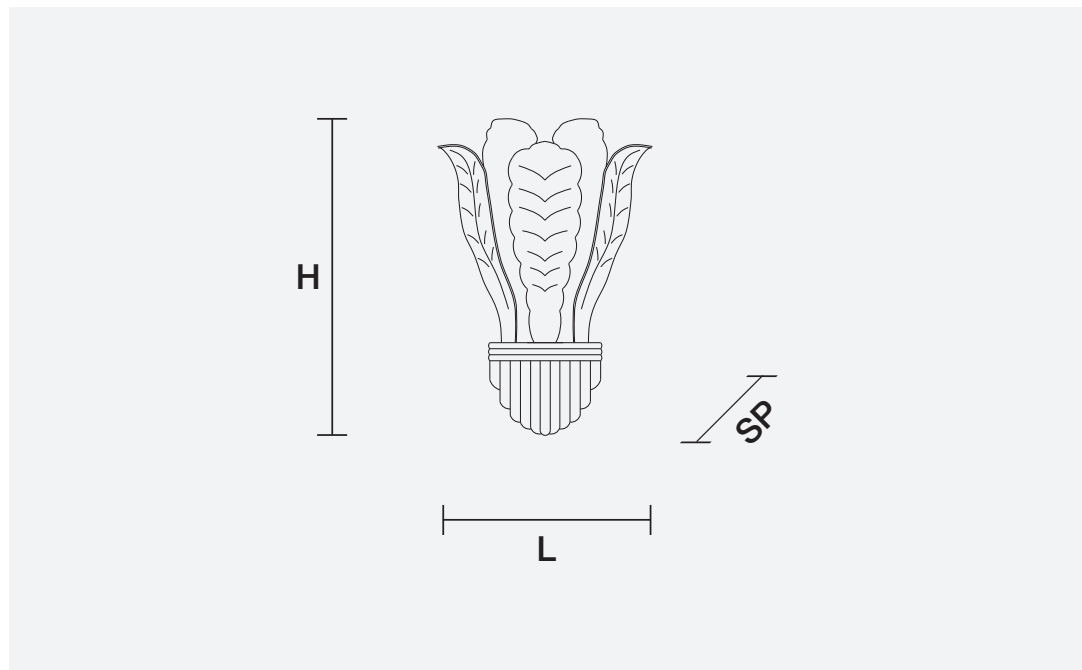

GRANIGLIA VE 1112 A1+1

Design by: Studio Stile Masiero

Telaio in metallo verniciato,
diffusore in vetro in piastra lavorato
a mano con finitura "graniglia"

Painted metal frame, diffuser in home
made cast glass with "graniglia"
finishing.

H	55 cm 21.70"
L	40 cm 15.80"
SP	20 cm 7.90"

	1 x E14 x 40W max
	1 x E27 x 60W max
	Incandescenza/Incandescent