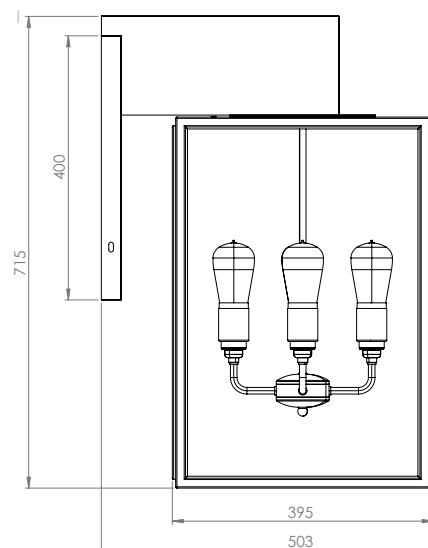

Lamp

Light source Lúmmi LED
Number of light sources 4
Socket type E27
Bulb shape ST64
Max lamp length (mm) 145
Power consumption 5W
Luminous flux 400lm
Color temperature 2200K
CRI 90
Lifetime 20.000hrs.
Beam angle 330°

Included