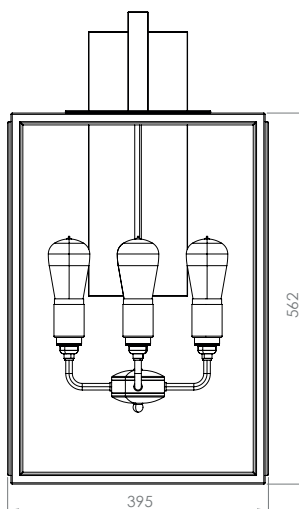

Lamp

Light source Lúmmi LED
Number of light sources 4
Socket type E27
Bulb shape ST64
Max lamp length (mm) 145
Power consumption 5W
Luminous flux 400lm
Color temperature 2200K
CRI 90
Lifetime 20.000hrs.
Beam angle 330°

Included