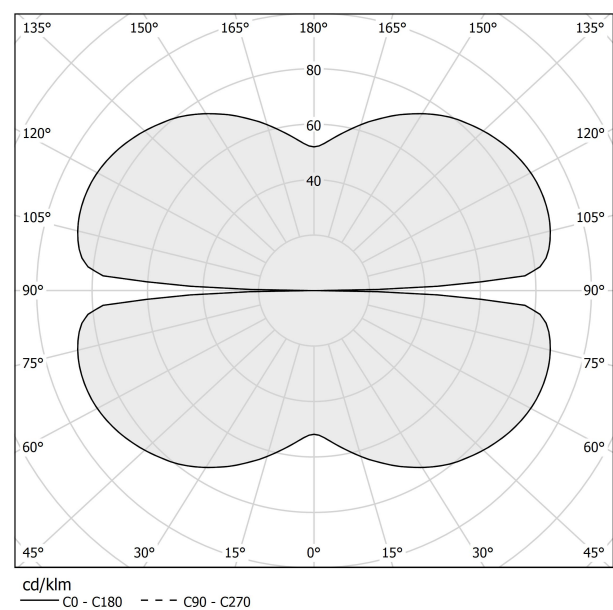

Polar diagram