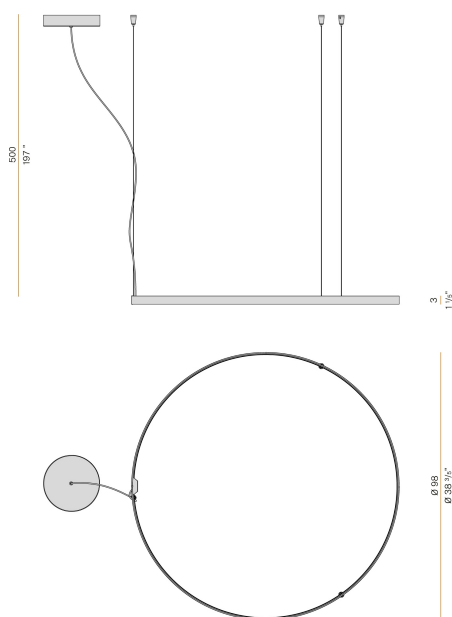

Technical drawing