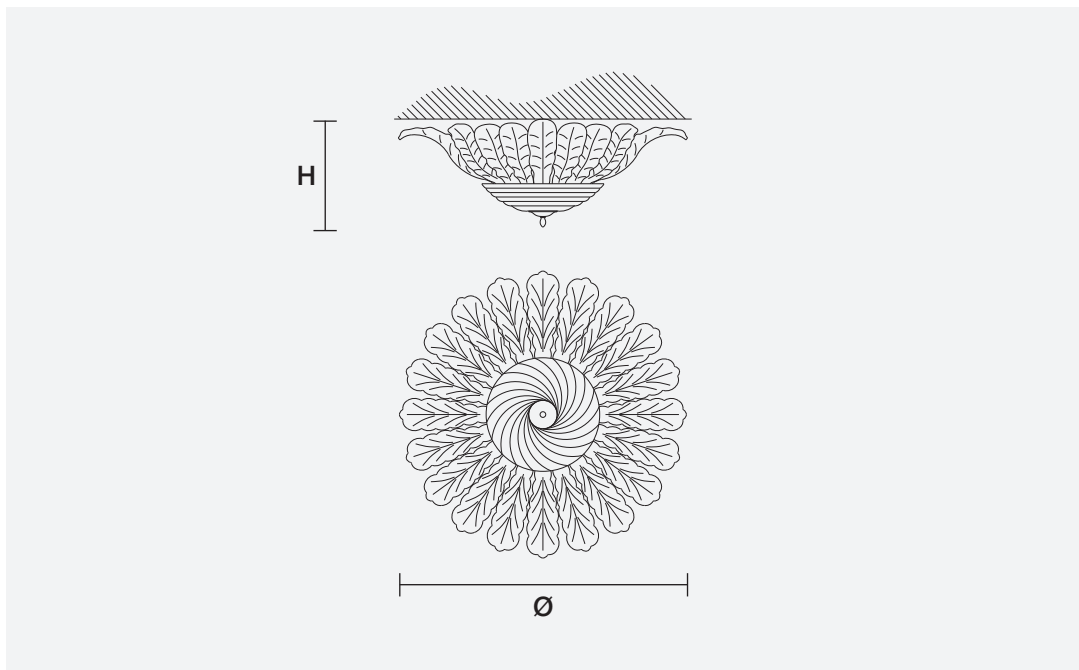

# GRANIGLIA VE 1112 PL6+3+3

Design by: Studio Stile Masiero

Telaio in metallo verniciato,  
diffusore in vetro in piastra lavorato  
a mano con finitura "graniglia"

Painted metal frame, diffuser in home  
made cast glass with "graniglia"  
finishing.

H 70 cm  
27.60"

Ø 110 cm  
43.40"

Peso: 40 kg

 12 x E27 x 60W max  
Incandescenza/Incandescent