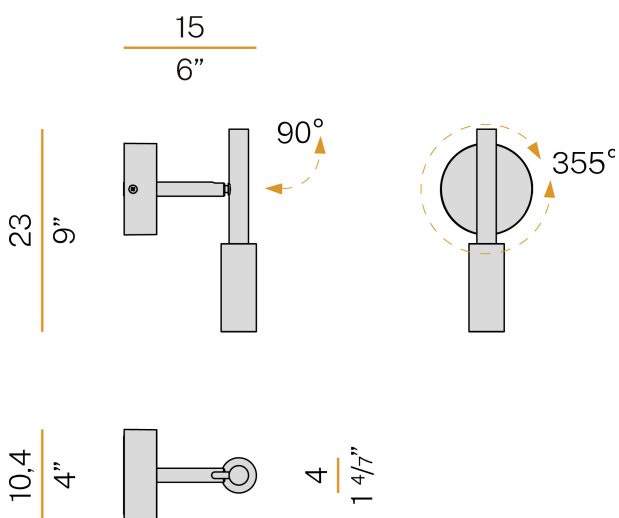

Technical drawing