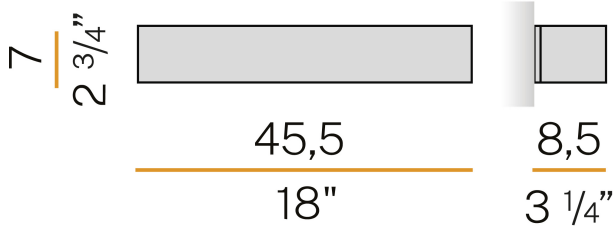

PANZERI

Toy

220-240V AC ON-OFF

A01617.045.0401

Data sheet

CODE	A01617.045.0401
SYSTEM POWER CONSUMPTION	24W
EFFICACY	73.13lm/W
LIGHT SOURCE	LED
COLOUR TEMPERATURE	3000K Ra>90
LIGHT DISTRIBUTION	diffused
POWER SUPPLY	220-240V AC
FREQUENCY	50/60Hz
ELECTRICAL CONFIGURATION	ON-OFF
DRIVER	integrated included
NOMINAL LUMINOUS FLUX	2732lm
LUMEN OUTPUT	1755lm
EFFICIENCY	64.2%
WEIGHT	1,61 Kg
PROTECTION DEGREE	IP20
COLOUR TOLLERANCES	SDCM 3
PACKING DIMENSIONS	13,0 x 13,0 x 64,0 cm

Wall lighting fixture for interiors, with direct and indirect light emission.

Pickled sheet metal structure in polyacrylic paint.

Aluminium dissipation plates.

Pickled sheet metal cover in white, bronze or mat brass polyacrylic paint, or with gold leaf coating, or in polished or mat stainless steel.

Flat frosted glass diffusers.

Technical drawing

Polar diagram