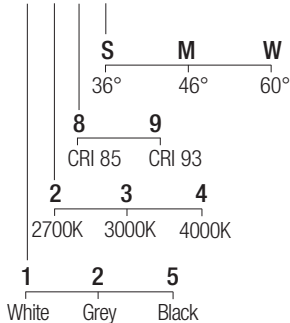

Code construction

SU12 X X X X

Optionals

SC2002 (2 pcs)

Milky screen

Note: the screen must be ordered together with the lighting fixture