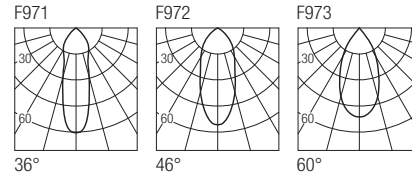

Supply current

230VAC

Power

2x8W

Dimensions

Photometric diagrams

CCT/CRI/Flux (2x)

| | CRI85 | CRI93 |
|-------|-------|-------|
| 2700K | 730lm | 690lm |
| 3000K | 830lm | 770lm |
| 4000K | 860lm | 790lm |