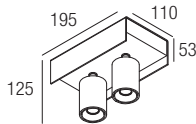

Supply current

230VAC

Power

2x8W

Dimensions

Photometric diagrams

CCT/CRI/Flux (2x)

| | CRI85 | CRI93 |
|-------|-------|-------|
| 2700K | 730lm | 690lm |
| 3000K | 830lm | 770lm |
| 4000K | 860lm | 790lm |