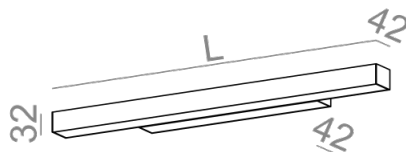

### SET RAW mini LED kinkiet

Category: wall

Power dependent on version

Light source: LED, integrated

Dimming options: dependent on version

Integrated light source

Gear included.

Tolerance for dimensions  $\pm 1$ mm