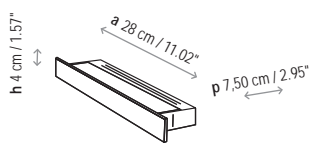

Weight: 1 kg

Certifications: 

 Photometrics made according to the position the lights are shown in the catalogue and price list.

Ref Finishings

1219805 Satin Nickel

1219806 Brilliant Chrome

1219820 Nickel Opal Glass

1219821 Chrome Opal Glass

Not Customizable

Measures

Plana - 01

---

Plana - 02

---

Plana - T5