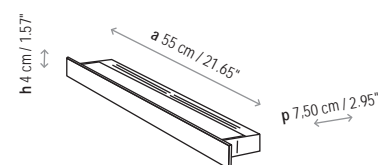

Plana - T5

Measures