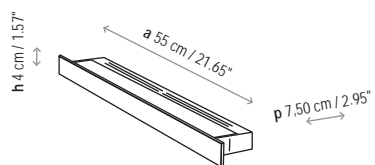

Weight: 1 kg

Certifications: 

 Photometrics made according to the position the lights are shown in the catalogue and price list.

Ref Finishings

1219805 Satin Nickel

1219806 Brilliant Chrome

1219820 Nickel Opal Glass

1219821 Chrome Opal Glass

Not Customizable

Measures

Plana - 01

---

Plana - 02

---

Plana - T5