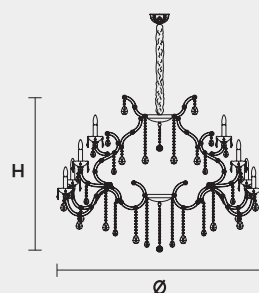

VE 910 32

MASIERO

VE 910 32 MT TRADITIONAL VERSION

H 90 cm 35,43"
 Ø 125 cm 49,21"
 kg 40

32 x E14 x 40 W max
 Triac Dimmable

Lighting system: Traditional E14 lightbulbs (not included)

Frame: Chrome or gold plated metal covered by transparent glass

Controlled by: DMX or Masiero Smart Light App

Frame: Chrome or gold plated metal covered with transparent glass

Lampshades: No lampshades included

Pendants: Transparent

VE 910 32 DW DYNAMIC WHITE LED VERSION

H 90 cm 35,43"
 Ø 125 cm 49,21"
 kg 40

32 x DW LED SOURCES (driver included)
 DYNAMIC White from 2700 K to 6500 K
 15680 lm max at 4700 K - CRI>85 - 128 W

Controlled by: DMX or Masiero Smart Light App

Frame: Chrome or gold plated metal covered with transparent glass

Lampshades: No lampshades included

Pendants: Transparent

VE 910 32 CG COLOURED GLASS VERSION

H 90 cm 35,43"
 Ø 125 cm 49,21"
 kg 40

32 x E14 x 40 W max
 Triac Dimmable

Lighting system: Traditional E14 lightbulbs (not included)