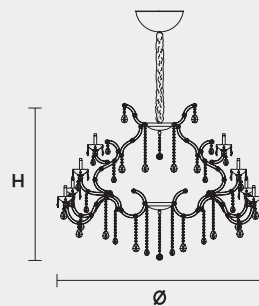

VE 910 32

MASIERO

VE 910 32 MT TRADITIONAL VERSION

H 90 cm 35,43"
 Ø 125 cm 49,21"
 kg 40

32 x E14 x 40 W max
 Triac Dimmable

Lighting system: Traditional E14 lightbulbs (not included)

Frame: Chrome or gold plated metal covered by transparent glass

Lampshades: No lampshades included

Pendants: Transparent

VE 910 32 RW RGB-W LED VERSION

H 90 cm 35,43"
 Ø 125 cm 49,21"
 kg 40

32 x RGB-W LED SOURCES (driver included)
 10560 lm at 3000 K - CRI>85 - 128 W

Controlled by: DMX or Masiero Smart Light App

Frame: Chrome or gold plated metal covered with transparent glass

Lampshades: No lampshades included

Pendants: Transparent

VE 910 32 DW DYNAMIC WHITE LED VERSION

H 90 cm 35,43"
 Ø 125 cm 49,21"
 kg 40

32 x DW LED SOURCES (driver included)
 DYNAMIC White from 2700 K to 6500 K
 15680 lm max at 4700 K - CRI>85 - 128 W

Controlled by: DMX or Masiero Smart Light App

Frame: Chrome or gold plated metal covered with transparent glass