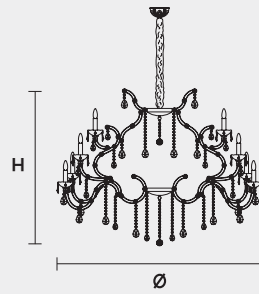

VE 910 32

MASIERO

VE 910 32 MT TRADITIONAL VERSION

H 90 cm 35,43"
 Ø 125 cm 49,21"
 kg 40

32 x E14 x 40 W max
 Triac Dimmable

Lighting system: Traditional E14 lightbulbs (not included)

Frame: Chrome or gold plated metal covered by transparent glass

Lampshades: No lampshades included

Pendants: Transparent

VE 910 32 RW RGB-W LED VERSION

H 90 cm 35,43"
 Ø 125 cm 49,21"
 kg 40

32 x RGB-W LED SOURCES (driver included)
 10560 lm at 3000 K - CRI>85 - 128 W

H 90 cm 35,43"
 Ø 125 cm 49,21"
 kg 40

32 x DW LED SOURCES (driver included)
 DYNAMIC White from 2700 K to 6500 K
 15680 lm max at 4700 K - CRI>85 - 128 W

Controlled by: DMX or Masiero Smart Light App

Frame: Chrome or gold plated metal covered with transparent glass

Lampshades: No lampshades included

Pendants: Transparent

VE 910 32 CG COLOURED GLASS VERSION

H 90 cm 35,43"
 Ø 125 cm 49,21"
 kg 40

32 x E14 x 40 W max
 Triac Dimmable

Lighting system: Traditional E14 lightbulbs (not included)