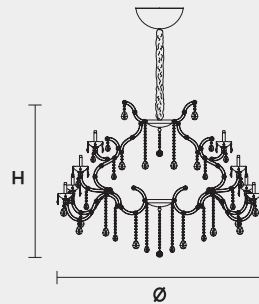

VE 910 32

MASIERO

VE 910 32 MT TRADITIONAL VERSION

H 90 cm 35,43"
 Ø 125 cm 49,21"
 kg 40

32 x E14 x 40 W max
 Triac Dimmable

Lighting system: Traditional E14 lightbulbs (not included)

Frame: Chrome or gold plated metal covered by transparent glass

Lampshades: No lampshades included

Pendants: Transparent

VE 910 32 RW RGB-W LED VERSION

H 90 cm 35,43"
 Ø 125 cm 49,21"
 kg 40

32 x RGB-W LED SOURCES (driver included)
 10560 lm at 3000 K - CRI>85 - 128 W

Controlled by: DMX or Masiero Smart Light App

Frame: Chrome or gold plated metal covered with transparent glass

Lampshades: No lampshades included

Pendants: Transparent

VE 910 32 DW DYNAMIC WHITE LED VERSION

Lampshades: No lampshades included

Pendants: Transparent

VE 910 32 CG COLOURED GLASS VERSION

H 90 cm 35,43"
 Ø 125 cm 49,21"
 kg 40

32 x E14 x 40 W max
 Triac Dimmable

Lighting system: Traditional E14 lightbulbs (not included)