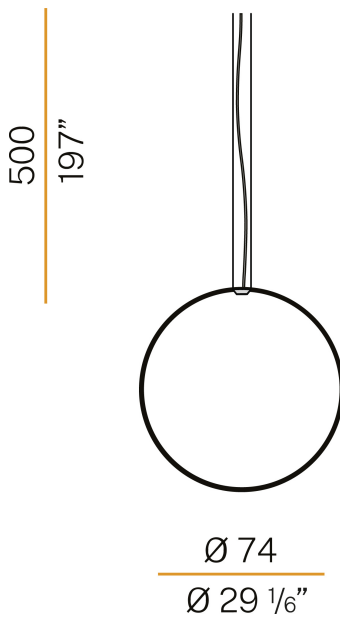

PANZERI

Zero Round Vertical

24V DC
M03402.075.0410

● black

Data sheet

CODE	M03402.075.0410
SYSTEM POWER CONSUMPTION	36W
EFFICACY	84.97lm/W
LIGHT SOURCE	LED
LIGHT SOURCE LIFETIME	L70 (B50) 60.000h
COLOUR TEMPERATURE	3000K Ra>90
LIGHT DISTRIBUTION	diffused
POWER SUPPLY	24V DC
DRIVER	remote not included
NOMINAL LUMINOUS FLUX	4252lm
LUMEN OUTPUT	3059lm
EFFICIENCY	71.9%
WEIGHT	1.09 Kg
PROTECTION DEGREE	IP20
COLOUR TOLLERANCES	SDCM 3
PACKING DIMENSIONS	83,0 x 83,0 x 10,0 cm

Single or multiple vertical suspension lighting fixture for interiors, with direct and indirect light emission.
Bended extruded aluminium structure in white, black, bronze, mat brass or titanium polyacrylic paint.
Extruded polycarbonate diffuser with opaline finish.
Suspension kit with griplocks and 5m (196,9") long steel cables.
5m (196,9") long power cable in transparent PVC.
Provided without power canopy.

Technical drawing

PANZERI

Zero Round Vertical

Accessories / power supply

XM03302.511.0002 Canopy for power supply of 1 Zero Shapes model, with DALI/Push DIM driver.

20.6
8 1/8"

XM03302.522.0002 Canopy for power supply of 2 Zero Shapes models, with DALI/Push DIM drivers.

32.5
12 1/4"

XM03302.523.0002 Canopy for power supply of 3 Zero Shapes models, with DALI/Push DIM drivers.

32.5
12 1/4"

XM03302.524.0002 Canopy for power supply of 4 Zero Shapes models, with DALI/Push DIM drivers.