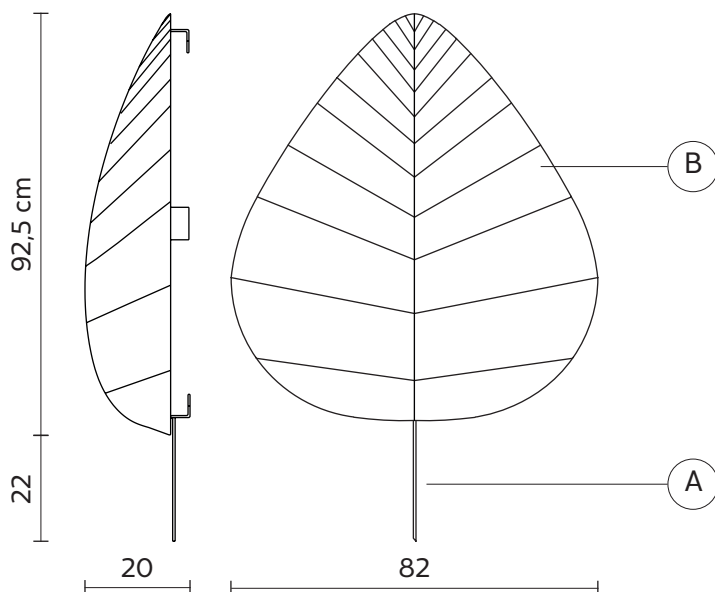

COLLECTION

AP1032BINT

AP1033BINT