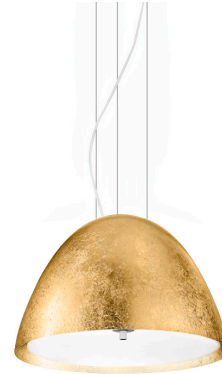

PANZERI

Willy Alu

220-240V AC

L07621.060.0000

 gold leaf

DIRECT
LIGHT

Data sheet

CODE	L07621.060.0000
SYSTEM POWER CONSUMPTION	3x max 100W
LIGHT SOURCE	LED retrofit / halogen
LIGHT SOURCE KIT	not included
COMPATIBLE SOURCES	3x LED retrofit bulb E27 (L max 140mm - Ø max 65mm) / 3x max 100W E27
LIGHT DISTRIBUTION	diffused
POWER SUPPLY	220-240V AC
FREQUENCY	50/60Hz
WEIGHT	5,40 Kg
PROTECTION DEGREE	IP20
PACKING DIMENSIONS	69,0 x 53,0 x 69,0 cm

Suspension lighting fixture for interiors, with direct light emission. Turned pickled sheet metal structure in glossy white or gold polyacrylic paint. Turned aluminium reflector in glossy white polyacrylic paint or with gold leaf coating. Diffuser in modelled frosted glass. 2m (78,7") long steel suspension cables. 2,2m (86,6") long power cable in transparent PVC. Power canopy with galvanized sheet metal ceiling bracket and pickled sheet metal covering in glossy white polyacrylic paint or with gold leaf coating.