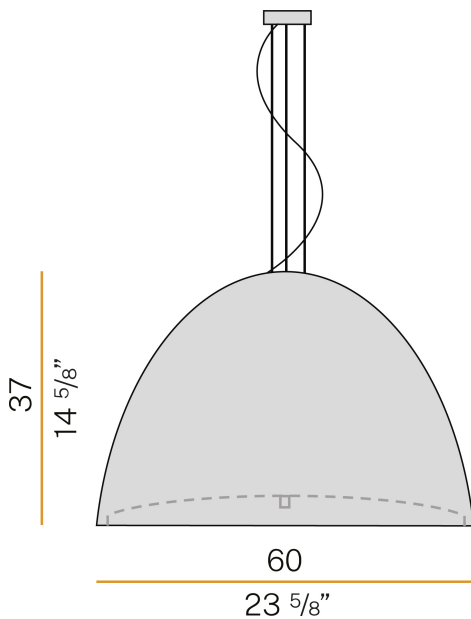

PANZERI

Willy Alu

220-240V AC

L07621.060.0000

 gold leaf

DIRECT
LIGHT

Data sheet

CODE	L07621.060.0000
SYSTEM POWER CONSUMPTION	3x max 100W
LIGHT SOURCE	LED retrofit / halogen
LIGHT SOURCE KIT	not included
COMPATIBLE SOURCES	3x LED retrofit bulb E27 (L max 140mm - Ø max 65mm) / 3x max 100W E27
LIGHT DISTRIBUTION	diffused
POWER SUPPLY	220-240V AC
FREQUENCY	50/60Hz
WEIGHT	5,40 Kg
PROTECTION DEGREE	IP20
PACKING DIMENSIONS	69,0 x 53,0 x 69,0 cm

Suspension lighting fixture for interiors, with direct light emission. Turned pickled sheet metal structure in glossy white or gold polyacrylic paint. Turned aluminium reflector in glossy white polyacrylic paint or with gold leaf coating. Diffuser in modelled frosted glass. 2m (78,7") long steel suspension cables. 2,2m (86,6") long power cable in transparent PVC. Power canopy with galvanized sheet metal ceiling bracket and pickled sheet metal covering in glossy white polyacrylic paint or with gold leaf coating.

Technical drawing

Polar diagram