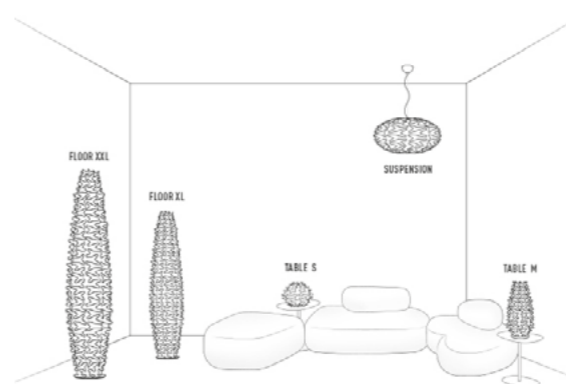

CACTUS

design by Adriano Rachele

Compendium page 258

PRODUCT	SIZE	COLOUR	CODE
SUSPENSION Bulbs E27: 1 X 8W LED Filament Made of: Opalflex® Weight: net Kg 1,05 - gross Kg 3,10 Package: 55 x 55 x h42cm	h1: maximum cable length	GOLD	CAC78SOS00020_000
FLOOR LAMP XXL Bulbs E27: 2 X 8W LED Filament Made of: Opalflex® With: Stainless Steel base Weight: net Kg 3,50 - gross Kg 8,60 Package: 44 x 44 x h182cm		GOLD	CAC78PF000050X
FLOOR LAMP XL Bulbs E27: 2 X 8W LED Filament Made of: Opalflex® With: Stainless Steel base Weight: net Kg 3,15 - gross Kg 7,00 Package: 44 x 44 x h160cm		GOLD	CAC78PF000040X

PRODUCT	SIZE	COLOUR	CODE
TABLE LAMP M Bulbs E14: 1 X 4W LED Filament Made of: Opalflex® / Stainless Steel base Weight: net Kg 0,85 - gross Kg 1,60 Package: 27 x 27 x h60cm		GOLD	CAC78TAV00020X
TABLE LAMP S Bulbs E14: 1 X 4W LED Filament Made of: Opalflex® / Stainless Steel base Weight: net Kg 0,70 - gross Kg 1,50 Package: 40 x 40 x h29cm		GOLD	CAC78TAV00010X

CACTUS ENTIRE COLLECTION