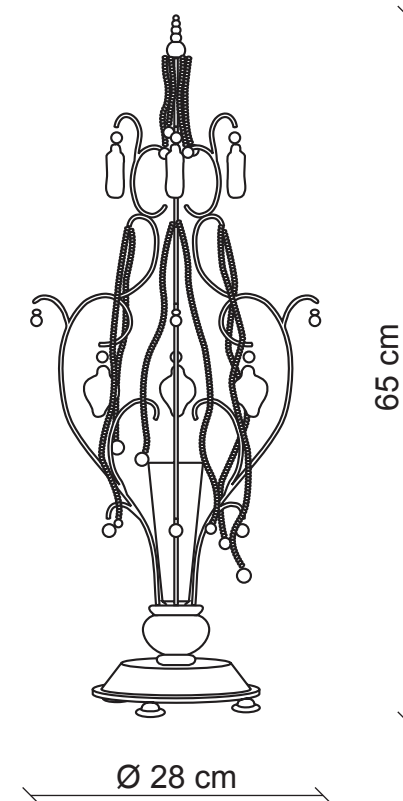

PATRIZIAGARGANTI

Firenze

BAGA Contemporary
LOVELY LIGHT

art. 2102

1 light Table lamp

Finish: Silver leaf

Accessories: Clear crystals

1x
60W G9
supplied

m³ 0,17
Kg 3,1