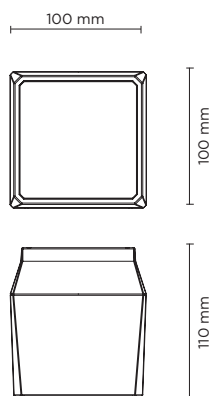

701102

QUBO MINI COB DOWNLIGHT

Surface mounted luminaire for outdoor ceiling installation. Phospho-chromatised and polyester powder coated die-cast copper-free aluminium base and head, tempered safety glass, moulded silicone gaskets, with screws in stainless steel. Built-in LED driver, with 1 COB CREE "CXB 1310" LED. IP66 rating.

light source	light beam options	lumen output (lm)	lumin. efficacy (lm/w)
3000°K warm-white			
cob led	14°	1.100	110
cob led	35°	1.060	106
cob led	55°	1.000	100
4000°K neutral-white			
cob led	14°	1.200	120
cob led	35°	1.140	114
cob led	55°	1.083	108

5
YEARS

NEW

Technical data

Wattage	10 WATT
IP Rating	IP66
IK Rating	IK10
Material	High corrosion resistance die-cast copper-free aluminum body
Coating	Polyester powder coating with phosphochromating pre-finish
Light source	1 x COB CREE "CXB 1310" LED
Screws	Stainless steel
Transformer	Electrical power supply 220/240V 50/60Hz built-in
Gasket	Silicone rubber
Glass	Tempered
Power cable	1 mt. power cable included
Gross weight	1,30 Kg