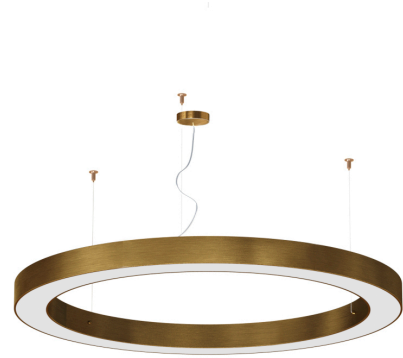

PANZERI

Silver Ring

220-240V AC dimmable (DALI/Push DIM)

L08217.120.0402

bronze

Data sheet

CODE	L08217.120.0402
SYSTEM POWER CONSUMPTION	75W
EFFICACY	69.77lm/W
LIGHT SOURCE	LED
LIGHT SOURCE LIFETIME	L80 (B20) 80.000h
COLOUR TEMPERATURE	3000K Ra>90
LIGHT DISTRIBUTION	diffused
POWER SUPPLY	220-240V AC
FREQUENCY	50/60Hz
ELECTRICAL CONFIGURATION	dimmable (DALI/Push DIM)
DRIVER	integrated included
NOMINAL LUMINOUS FLUX	10477lm
LUMEN OUTPUT	5233lm
EFFICIENCY	49.9%
WEIGHT	13,42 Kg
PROTECTION DEGREE	IP40
COLOUR TOLLERANCES	SDCM 3
GLOW WIRE TEST PERFORMANCE	850°
PACKING DIMENSIONS	135,0 x 18,0 x 135,0 cm

Suspension lighting fixture for interiors, with direct light emission. Pickled sheet metal structure in polyacrylic paint. Aluminium dissipation plates. Pickled sheet metal covers in white, black or bronze polyacrylic paint, or with gold leaf coating. Diffuser in modelled polycarbonate with opaline finish. Suspension kit with griplocks and 5m (196,9") long steel cables. 5m (196,9") long power cable in transparent PVC. Power canopy with galvanized sheet metal ceiling bracket and pickled sheet metal covering in white, black or bronze polyacrylic paint, or with gold leaf coating.