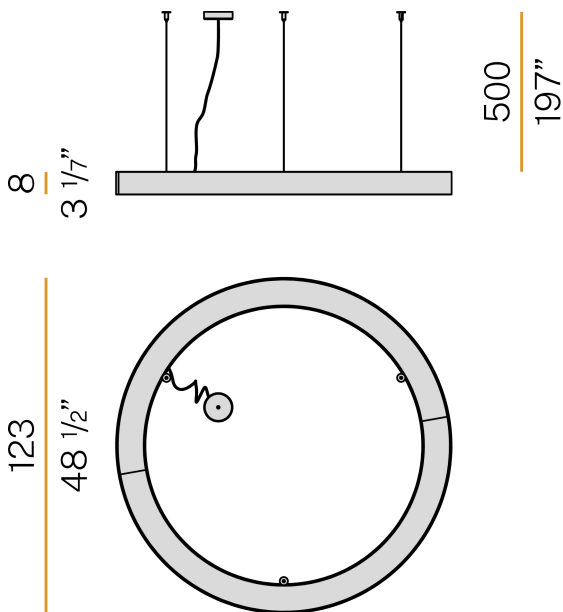

PANZERI

Silver Ring

220-240V AC dimmable (DALI/Push DIM)

L08217.120.0402

bronze

Data sheet

CODE	L08217.120.0402
SYSTEM POWER CONSUMPTION	75W
EFFICACY	69.77lm/W
LIGHT SOURCE	LED
LIGHT SOURCE LIFETIME	L80 (B20) 80.000h
COLOUR TEMPERATURE	3000K Ra>90
LIGHT DISTRIBUTION	diffused
POWER SUPPLY	220-240V AC
FREQUENCY	50/60Hz
ELECTRICAL CONFIGURATION	dimmable (DALI/Push DIM)
DRIVER	integrated included
NOMINAL LUMINOUS FLUX	10477lm
LUMEN OUTPUT	5233lm
EFFICIENCY	49.9%
WEIGHT	13,42 Kg
PROTECTION DEGREE	IP40
COLOUR TOLLERANCES	SDCM 3
GLOW WIRE TEST PERFORMANCE	850°
PACKING DIMENSIONS	135,0 x 18,0 x 135,0 cm

Suspension lighting fixture for interiors, with direct light emission. Pickled sheet metal structure in polyacrylic paint. Aluminium dissipation plates. Pickled sheet metal covers in white, black or bronze polyacrylic paint, or with gold leaf coating. Diffuser in modelled polycarbonate with opaline finish. Suspension kit with griplocks and 5m (196,9") long steel cables. 5m (196,9") long power cable in transparent PVC. Power canopy with galvanized sheet metal ceiling bracket and pickled sheet metal covering in white, black or bronze polyacrylic paint, or with gold leaf coating.

Technical drawing

Polar diagram