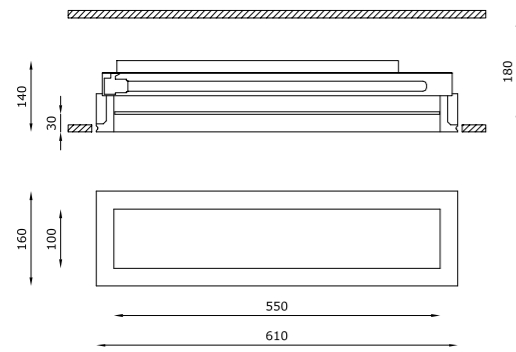

B

TECHNICAL FEATURES

Code	6025.AC (fig. B)	6027.AC (fig. B)	6029.PAC (fig. B)
Type	Downlight 90° 	Downlight 90° 	Downlight 90°
Material	AC: AirCoral®	AC: AirCoral®	AC: AirCoral®
Absorption capacity*	13.95 m²	13.95 m²	13.95 m²
Weight	5.4 Kg	6.2 Kg	6.4 Kg
Mounting	Ceiling recessed	Ceiling recessed	Ceiling recessed
IP rating	IP40	IP40	IP40
Insulation class	I	I	I
Control gear	Electronic ballast	Electronic ballast	Dimmable electronic ballast
Cut out for plasterboard	170 x 620 mm	170 x 620 mm	170 x 620 mm
Lamp type	TC-L 	TC-L 	TC-L
Lamp wattage	1 x 55W	1 x 55W	1 x 55W
Luminous efficacy	-	-	-
Light distribution	-	-	-
Fitting	2G11	2G11	2G11
Light colour	-	-	-
Light hole	100 x 550 mm	100 x 550 mm	100 x 550 mm
Voltage connection	220-240V · 50/60Hz	220-240V · 50/60Hz	220-240V · 50/60Hz
CRI	-	-	-
Emergency	-	1 hour	-
Energy efficiency class	A	A	A
Note	Extra white satin glass. Frosted glass recessed 30 mm into the ceiling.	Extra white satin glass. Frosted glass recessed 30 mm into the ceiling.	Extra white satin glass. Frosted glass recessed 30 mm into the ceiling. Standard: dimmable switch dim. / push (on request: dimmable 1-10V or DALI).

OPTIONAL ACCESSORIES

product code	optional code	description	info
6025.AC	BR6025LT	Brick box	Dimensions L: 720 mm; W: 170 mm; D: 160 mm (instructions on page 502)
6027.AC	BR6027LT	Brick box	Dimensions L: 720 mm; W: 170 mm; D: 160 mm (instructions on page 502)
6029.PAC	BR6029PLT	Brick box	Dimensions L: 720 mm; W: 170 mm; D: 160 mm (instructions on page 502)