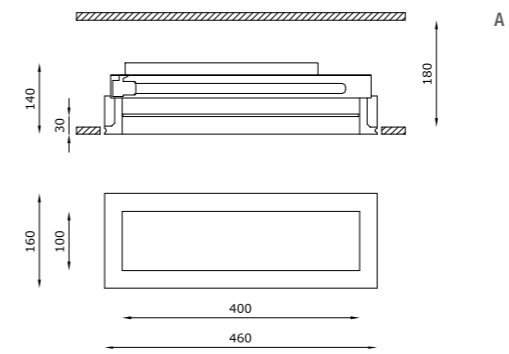

A clean and essential design to give absolute prominence to the lit effect which, with no hesitation, enhances spaces and furniture.

TECHNICAL FEATURES

Code	6034.AC (fig. A)	6036.AC (fig. A)	6038.P.AC (fig. A)	6051.AC (fig. A)	6052.AC (fig. A)
Type	Downlight 90°	Downlight 90°	Downlight 90°	Downlight 90°	Downlight 90°
Material	AC: AirCoral®	AC: AirCoral®	AC: AirCoral®	AC: AirCoral®	AC: AirCoral®
Absorption capacity*	11.04 m²	11.04 m²	11.04 m²	11.04 m²	11.04 m²
Weight	4.7 Kg	5.5 Kg	5.9 Kg	6 Kg	6 Kg
Mounting	Ceiling recessed	Ceiling recessed	Ceiling recessed	Ceiling recessed	Ceiling recessed
IP rating	IP40	IP40	IP40	IP40	IP40
Insulation class	I	I	I	III	III
Control gear	Electronic ballast	Electronic ballast	Dimmable electronic ballast	Constant current electronic driver	Constant current electronic driver
Cut out for plasterboard	170 x 470 mm	170 x 470 mm	170 x 470 mm	170 x 470 mm	170 x 470 mm
Lamp type	TC-L 	TC-L 	TC-L 	LED 350 mA 	LED 350 mA
Lamp wattage	1 x 36W	1 x 36W	1 x 36W	1 x 12W	2 x 12W
Luminous efficacy	-	-	-	1640 lm - 3000K	2 x 1640 lm - 3000K
Light distribution	-	-	-	Wide beam 120°	Wide beam 120°
Fitting	2G11	2G11	2G11	-	-
Light colour	-	-	-	White 3000K White 2700K 4000K (on request)	White 3000K White 2700K 4000K (on request)
Light hole	100 x 400 mm	100 x 400 mm	100 x 400 mm	100 x 400 mm	100 x 400 mm
Voltage connection	220-240V · 50/60Hz	220-240V · 50/60Hz	220-240V · 50/60Hz	220-240V · 50/60Hz	220-240V · 50/60Hz
CRI	-	-	-	>90	>90
Emergency	-	1 hour	-	-	-
Energy efficiency class	A	A	A	A+	A+
Note	Extra white satin glass. Frosted glass recessed 30 mm into the ceiling.	Extra white satin glass. Frosted glass recessed 30 mm into the ceiling.	Extra white satin glass. Frosted glass recessed 30 mm into the ceiling.	Extra white satin glass. Frosted glass recessed 30 mm into the ceiling.	Extra white satin glass. Frosted glass recessed 30 mm into the ceiling.