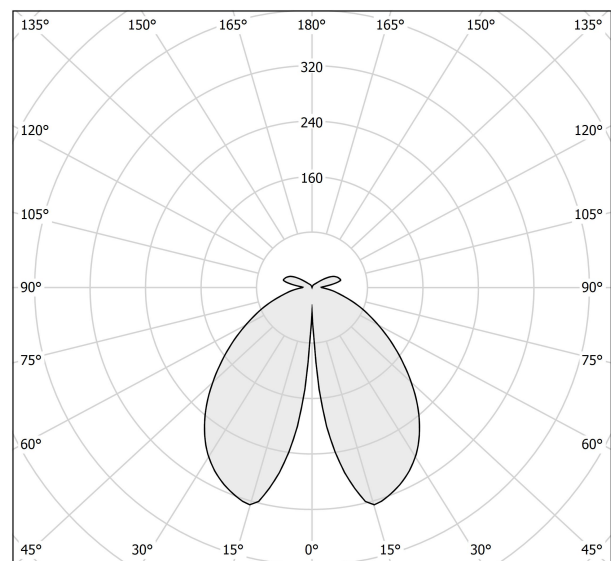

PANZERI

Venexia

220-240V AC ON-OFF

EA04819.022.0201

● mat brass

Data sheet

CODE	EA04819.022.0201
SYSTEM POWER CONSUMPTION	8W
EFFICACY	74.25lm/W
LIGHT SOURCE	LED
LIGHT SOURCE LIFETIME	L80 (B20) 80.000h
COLOUR TEMPERATURE	2700K Ra>80
LIGHT DISTRIBUTION	diffused
POWER SUPPLY	220-240V AC
FREQUENCY	50/60Hz
ELECTRICAL CONFIGURATION	ON-OFF
DRIVER	integrated included
NOMINAL LUMINOUS FLUX	930lm
LUMEN OUTPUT	594lm
EFFICIENCY	63.9%
WEIGHT	3,60 Kg
PROTECTION DEGREE	IP65
COLOUR TOLLERANCES	SDCM 3
SHOCK RESISTANCE RATING	IK06
PACKING DIMENSIONS	27,0 x 35,0 x 22,0 cm

Wall lighting fixture for indoor or outdoor spaces, with direct light emission.
Galvanized sheet metal wall bracket.
Die-cast aluminium wall plate in corten, mat brass or micaceous grey polyacrylic paint.
Turned aluminium arm in polyacrylic paint.
Turned aluminium structure in polyacrylic paint.
Transparent silicone gaskets.
Screen in partially mat cast glass.
Aluminium closing disk in polyacrylic paint.
Stainless steel screws.

Technical drawing

Polar diagram

cd/klm
— C0 - C180 - - - C90 - C270