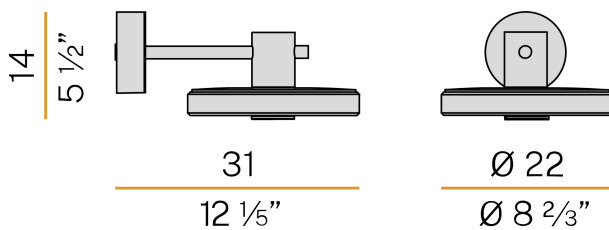

PANZERI

Venexia

220-240V AC ON-OFF

EA04819.022.0201

● mat brass

Data sheet

CODE	EA04819.022.0201
SYSTEM POWER CONSUMPTION	8W
EFFICACY	74.25lm/W
LIGHT SOURCE	LED
LIGHT SOURCE LIFETIME	L80 (B20) 80.000h
COLOUR TEMPERATURE	2700K Ra>80
LIGHT DISTRIBUTION	diffused
POWER SUPPLY	220-240V AC
FREQUENCY	50/60Hz
ELECTRICAL CONFIGURATION	ON-OFF
DRIVER	integrated included
NOMINAL LUMINOUS FLUX	930lm
LUMEN OUTPUT	594lm
EFFICIENCY	63.9%
WEIGHT	3,60 Kg
PROTECTION DEGREE	IP65
COLOUR TOLLERANCES	SDCM 3
SHOCK RESISTANCE RATING	IK06
PACKING DIMENSIONS	27,0 x 35,0 x 22,0 cm

Wall lighting fixture for indoor or outdoor spaces, with direct light emission.
Galvanized sheet metal wall bracket.
Die-cast aluminium wall plate in corten, mat brass or micaceous grey polyacrylic paint.
Turned aluminium arm in polyacrylic paint.
Turned aluminium structure in polyacrylic paint.
Transparent silicone gaskets.
Screen in partially mat cast glass.
Aluminium closing disk in polyacrylic paint.
Stainless steel screws.

Technical drawing