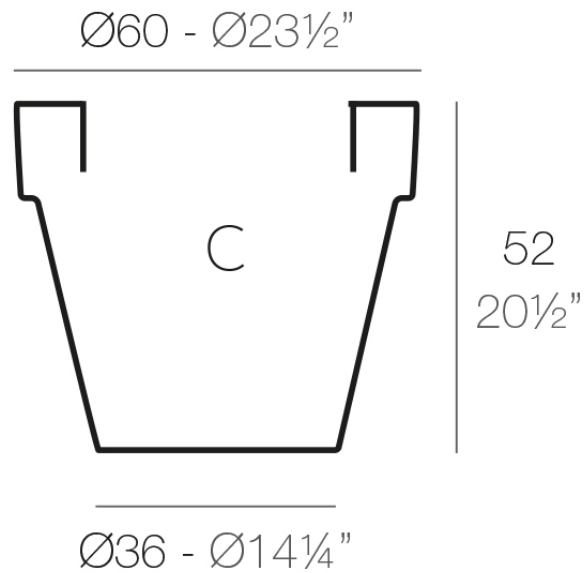

Info

Description

Pot made of polyethylene resin by rotational moulding. 100% Recyclable. Item suitable for indoor and outdoor use. Available in different finishes.

Weight: 2 Kg

MACETA $\text{Ø}60$

MACETA $\text{Ø}23\frac{1}{2}"$

C = 100 L

C = $26\frac{1}{2}$ gal

Finishes

finishes

SIMPLE

Ref. 40160

orange

ice