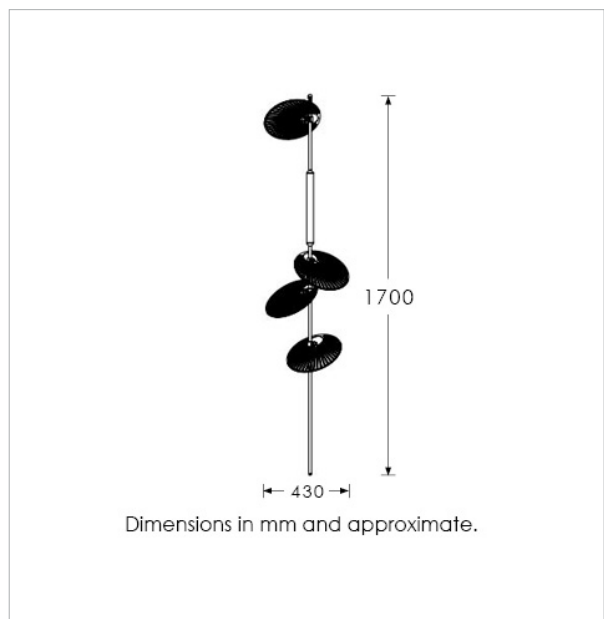

H&
CO

LIGHT BEYOND DESIGN