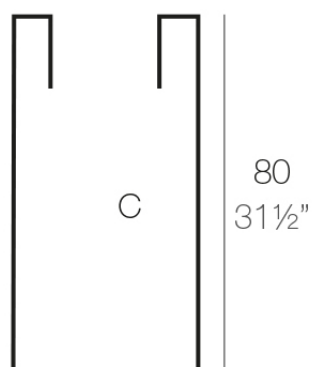

Info

Description

Pot made of polyethylene resin by rotational moulding. 100% Recyclable. Item suitable for indoor and outdoor use. Available in different finishes.

Weight: 9 Kg

40x40 - 15³/₄"x15³/₄"

CUBO ALTO 40 x 80 cm
HIGH CONE 15³/₄" X 31¹/₂"

C = 127 L - 80 cm
C = 33¹/₂ gal - 31¹/₂"

Finishes

finishes

SIMPLE

Ref. 41441

notte blue

crema

green