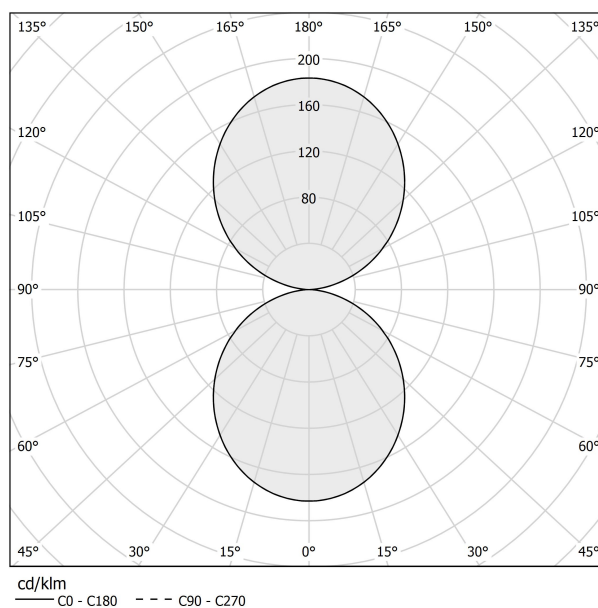

Polar diagram