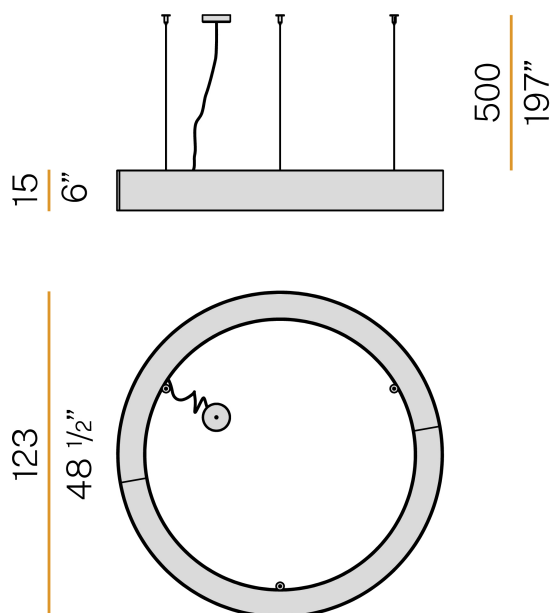

PANZERI

Golden Ring

220-240V AC dimmable (DALI/Push DIM)

L08121.120.0402

Data sheet

CODE	L08121.120.0402
SYSTEM POWER CONSUMPTION	150W
EFFICACY	69.77lm/W
LIGHT SOURCE	LED
LIGHT SOURCE LIFETIME	L80 (B20) 80.000h
COLOUR TEMPERATURE	3000K Ra>90
LIGHT DISTRIBUTION	diffused
POWER SUPPLY	220-240V AC
FREQUENCY	50/60Hz
ELECTRICAL CONFIGURATION	dimmable (DALI/Push DIM)
DRIVER	integrated included
NOMINAL LUMINOUS FLUX	20955lm
LUMEN OUTPUT	10466lm
EFFICIENCY	49.9%
WEIGHT	15.59 Kg
PROTECTION DEGREE	IP40
COLOUR TOLLERANCES	SDCM 3
GLOW WIRE TEST PERFORMANCE	850°
PACKING DIMENSIONS	135,0 x 25,0 x 135,0 cm

Suspension lighting fixture for interiors, with direct and indirect light emission. Pickled sheet metal structure in polyacrylic paint. Aluminium dissipation plates. Aluminium and pickled sheet metal covers in white or black polyacrylic paint, or with gold leaf coating. Diffusers in modelled polycarbonate with opaline finish. Suspension kit with griplocks and 5m (196,9") long steel cables. 5m (196,9") long power cable in transparent PVC. Power canopy with galvanized sheet metal ceiling bracket and pickled sheet metal covering in white or black polyacrylic paint, or with gold leaf coating.

Technical drawing

Polar diagram

PANZERI

Golden Ring

Accessories / power supply and fixing

M8121-3

Canopy for power supply and to join 3 steel cables.