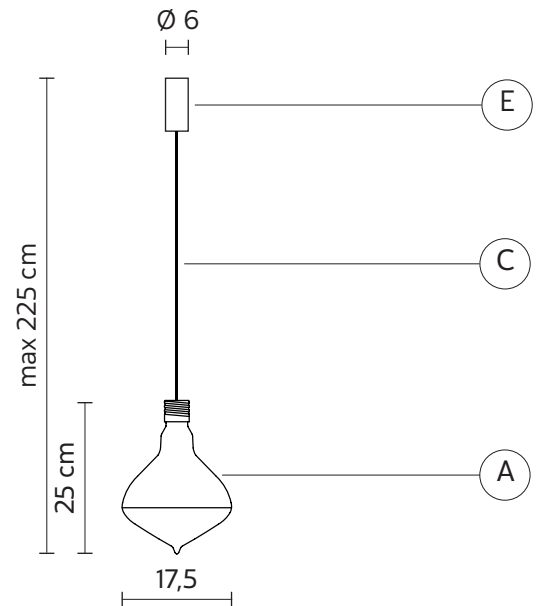

CEILING CUP "E"

material	metal
colour	matt black

ELECTRICAL CABLE "C"

material	PVC	
colour	black	

ELECTRICAL SYSTEM

socket	G9
source	max 1x33 w
energy class	from E to A++

PACKAGING

nr. of collis	1
net weight/kg	1
gross weight/kg	1,85
packaging/cm	25x25x32

EMISSION OF LIGHT

one-directional

	direct
	filtered
	indirect
	none

CERTIFICATION

IEC	60598-1:2014
EN	60598-1:2015

IP rate	IP20
bulb	equipped

halogen
G9 - 33 w - 460 lumen
2900 K°, class D

COLLECTION