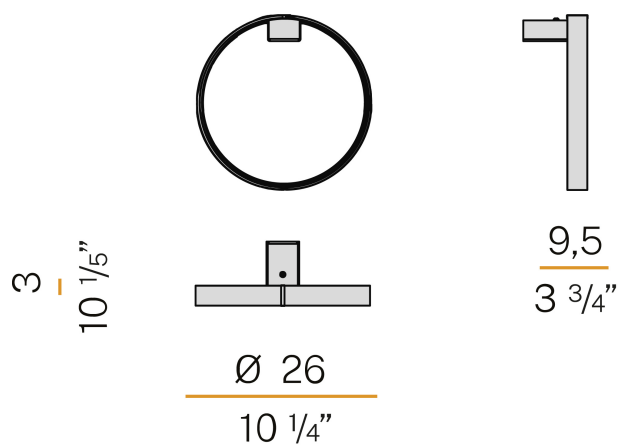

PANZERI

Zero Round

220-240V AC ON-OFF

A03330.025.0401

titanium

Data sheet

CODE	A03330.025.0401
SYSTEM POWER CONSUMPTION	13W
EFFICACY	61.23lm/W
LIGHT SOURCE	LED
LIGHT SOURCE LIFETIME	L70 (B50) 60.000h
COLOUR TEMPERATURE	3000K Ra>90
LIGHT DISTRIBUTION	diffused
POWER SUPPLY	220-240V AC
FREQUENCY	50/60Hz
ELECTRICAL CONFIGURATION	ON-OFF
DRIVER	integrated included
NOMINAL LUMINOUS FLUX	1024lm
LUMEN OUTPUT	796lm
EFFICIENCY	77.7%
WEIGHT	0,62 Kg
PROTECTION DEGREE	IP40
COLOUR TOLLERANCES	SDCM 3
PACKING DIMENSIONS	31,0 x 31,0 x 20,0 cm

Wall lighting fixture for interiors, with direct and indirect light emission.
Pickled sheet metal wall bracket in polyacrylic paint.
Pickled sheet metal wall plate in polyacrylic paint.
Bended extruded aluminium structure in white, black, bronze, mat brass or titanium polyacrylic paint.
Extruded polycarbonate diffuser with opaline finish.

Technical drawing

Polar diagram