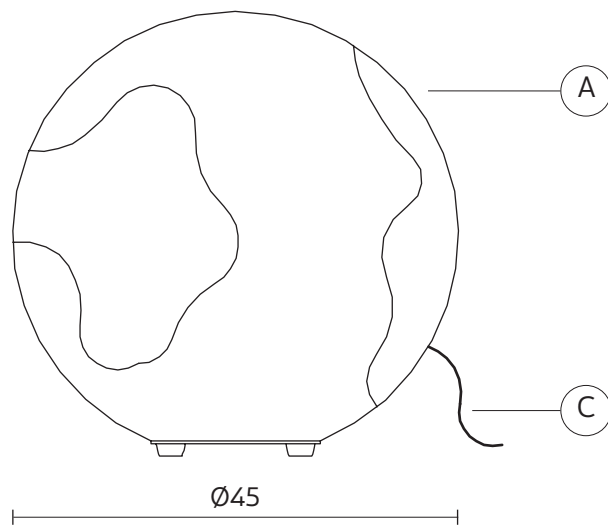

ELECTRICAL CABLE "C"

material	neoprene	
colour	green	

ELECTRICAL SYSTEM

socket	E27
source	max 1x70w
energy class	from E to A++

PACKAGING

nr. of collis	1
net weight/kg	3,5
gross weight/kg	5,7
packaging/cm	50x50x70

EMISSION OF LIGHT

one-directional

CERTIFICATION

IEC	60598-1:2008
EN	60598-1:2008 + A11:2009

IP rate	IP65
bulb	class A equipped

COLLECTION

available also as: suspension (indoor/outdoor)