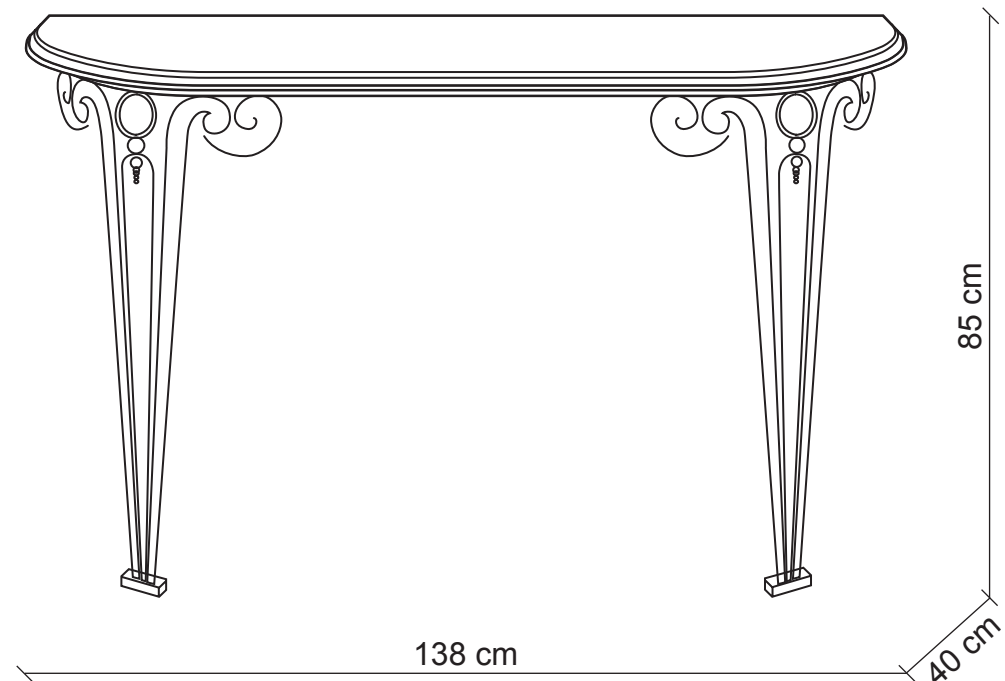

## art. 674

Consolle

**Finish:** Antiqued iron, antiqued brass details (available in gold leaf finish, antiqued brass details)

**Top:** Crystal

m<sup>3</sup> 0,57  
Kg 49,8