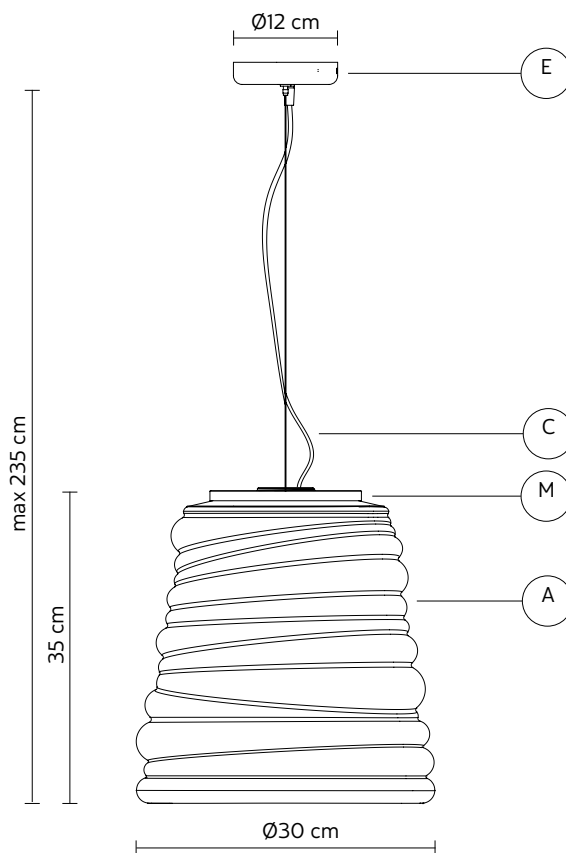

BIBENDUM pendant

Paola Navone design

year 2019

DATA SHEET - SE198CV INT

LAMPSHADE "A"

material glass
colour transparent

KIT LED "M"

material aluminum
colour matt black

CEILING CUP "E"

material metal
colour matt black

ELECTRICAL CABLE "C"

colour white fabric cable

ELECTRICAL SYSTEM

source LED 17W dimmable
1700lumen **2700K**
CRI ≥80 class A+

PACKAGING

n° cartons 1
net weight/kg 5,6
gross weight/kg 8,2
packaging/cm 47x47x47

LIGHT EMISSION

unidirectional

 direct
 filtered
 indirect
 absence

COMPLIANT WITH

IEC 60598-1:2014
EN 60598-1:2015

degree of protection IP20
LED equipped

COLLECTION

also available E27 version