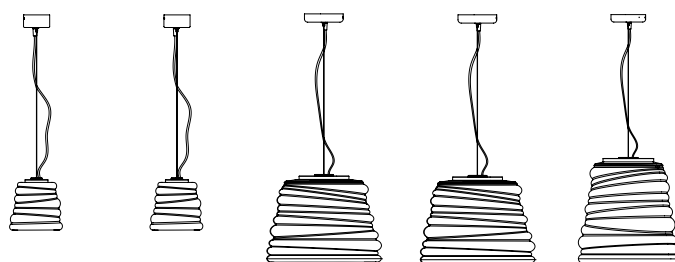

BIBENDUM pendant

Paola Navone design

year 2019

DATA SHEET - SE198CV INT

LAMPSHADE "A"

material glass
colour transparent

KIT LED "M"

material aluminum
colour matt black

CEILING CUP "E"

material metal
colour matt black

ELECTRICAL CABLE "C"

colour white fabric cable

ELECTRICAL SYSTEM

source LED 17W dimmable
1700lumen **2700K**
CRI ≥80 class A+

PACKAGING

n° cartons 1
net weight/kg 5,6
gross weight/kg 8,2
packaging/cm 47x47x47

LIGHT EMISSION

unidirectional

 direct
 filtered
 indirect
 absence

COMPLIANT WITH

IEC 60598-1:2014
EN 60598-1:2015

degree of protection IP20
LED equipped

COLLECTION

also available E27 version

SE198AT INT SE198AD INT SE198BD INT SE198BT INT SE198CD INT